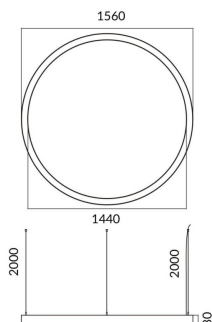

Circle

Lavov architectural luminaire from the family Circle with a power of 120W and a diffuse lighting distribution. With a real lumen output of 10800lm. Made in Extruded aluminium and PC diffuser and finished in silver color. Driver ON-OFF.

Item code	86.A003.2401.03
Product type	Indoor
Category	Architectural luminaires
Family	Circle
Pictograms	

Scheme

Product

Real power (W)	120W
Real luminous flux (Lm)	10800
Colour	silver
Chip Brand	Sanan
Control gear included	yes
Control gear	ON-OFF
Power Factor	>0,95
Flicker Free	yes
Average life time (h)	L80 B20, 50,000hrs
Colour temperature (K)	4000K
Colour consistency (SDCM)	SDCM<3
CRI	80