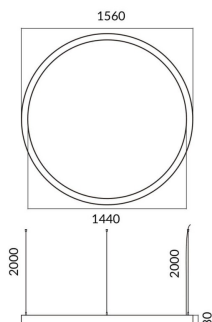

Circle

Lavov architectural luminaire from the family Circle with a power of 120W and a diffuse lighting distribution. With a real lumen output of 10800lm. Made in Extruded aluminium and PC diffuser and finished in silver color. Driver ON-OFF.

Item code	86.A003.2401.03
Product type	Indoor
Category	Architectural luminaires
Family	Circle

Pictograms

Scheme

Product

Real power (W)	120W
Real luminous flux (Lm)	10800
Colour	silver
Chip Brand	Sanan
Control gear included	yes
Control gear	ON-OFF
Power Factor	>0,95
Flicker Free	yes
Average life time (h)	L80 B20, 50,000hrs
Colour temperature (K)	4000K
Colour consistency (SDCM)	SDCM<3
CRI	80