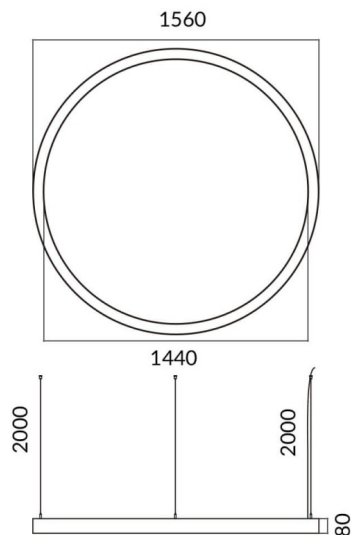

Circle

Lavov architectural luminaire from the family Circle with a power of 120W and a diffuse lighting distribution. With a real lumen output of 10800lm. Made in Extruded aluminium and PC diffuser and finished in silver color. Driver ON-OFF.

Scheme

Item code	86.A003.2401.03
Product type	Indoor
Category	Architectural luminaires
Family	Circle
Pictograms	

Product	
Real power (W)	120W
Real luminous flux (Lm)	10800
Colour	silver
Chip Brand	Sanan
Control gear included	yes
Control gear	ON-OFF
Power Factor	>0,95
Flicker Free	yes
Light source	LED
Type of LED	SMD
Average life time (h)	L80 B20, 50,000hrs
Colour temperature (K)	4000K
Colour consistency (SDCM)	SDCM3
CRI	80