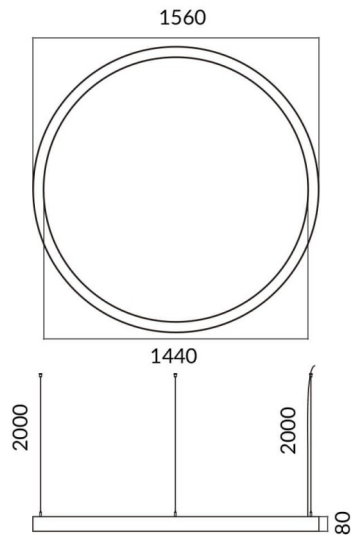

### Circle

Lavov architectural luminaire from the family Circle with a power of 120W and a diffuse lighting distribution. With a real lumen output of 10800lm. Made in Extruded aluminium and PC diffuser and finished in white color. Driver DALI.

### Scheme

Item code	86.A003.2403.01
Product type	Indoor
Category	Architectural luminaires
Family	Circle
Pictograms	

<b>Product</b>	
Real power (W)	120W
Real luminous flux (Lm)	10800
Colour	white
Chip Brand	Sanan
Control gear included	yes
Control gear	DALI
Power Factor	>0,95
Flicker Free	yes
Light source	LED
Type of LED	SMD
Average life time (h)	L80 B20, 50,000hrs
Colour temperature (K)	4000K
Colour consistency (SDCM)	SDCM3
CRI	80