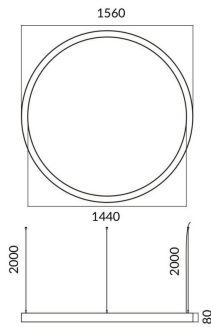

Circle

Lavov architectural luminaire from the family Circle with a power of 120W and a diffuse lighting distribution. With a real lumen output of 10800lm. Made in Extruded aluminium and PC diffuser and finished in white color. Driver DALI.

Item code	86.A003.2403.01
Product type	Indoor
Category	Architectural luminaires
Family	Circle

Pictograms

Scheme

Product

Real power (W)	120W
Real luminous flux (Lm)	10800
Colour	white
Chip Brand	Sanan
Control gear included	yes
Control gear	DALI
Power Factor	>0,95
Flicker Free	yes
Average life time (h)	L80 B20, 50,000hrs
Colour temperature (K)	4000K
Colour consistency (SDCM)	SDCM<3
CRI	80