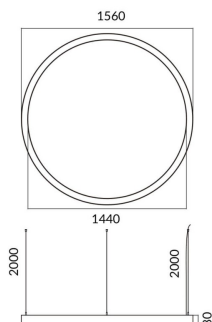

Circle

Lavov architectural luminaire from the family Circle with a power of 120W and a diffuse lighting distribution. With a real lumen output of 10800lm. Made in Extruded aluminium and PC diffuser and finished in white color. Driver DALI.

Item code	86.A003.2403.01
Product type	Indoor
Category	Architectural luminaires
Family	Circle
Pictograms	

Scheme

Product

Real power (W)	120W
Real luminous flux (Lm)	10800
Colour	white
Chip Brand	Sanan
Control gear included	yes
Control gear	DALI
Power Factor	>0,95
Flicker Free	yes
Average life time (h)	L80 B20, 50,000hrs
Colour temperature (K)	4000K
Colour consistency (SDCM)	SDCM<3
CRI	80