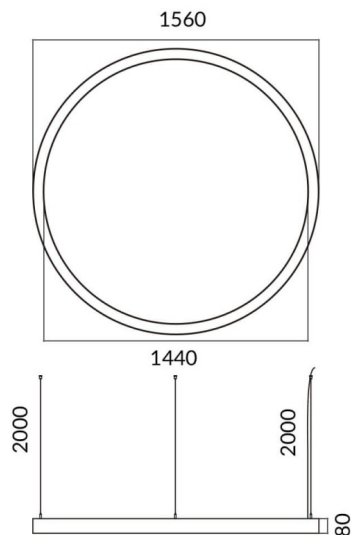

### Circle

Lavov architectural luminaire from the family Circle with a power of 120W and a diffuse lighting distribution. With a real lumen output of 10800lm. Made in Extruded aluminium and PC diffuser and finished in black color. Driver DALI.

### Scheme

Item code	86.A003.2403.02
Product type	Indoor
Category	Architectural luminaires
Family	Circle
Pictograms	

<b>Product</b>	
Real power (W)	120W
Real luminous flux (Lm)	10800
Colour	black
Chip Brand	Sanan
Control gear included	yes
Control gear	DALI
Power Factor	>0,95
Flicker Free	yes
Light source	LED
Type of LED	SMD
Average life time (h)	L80 B20, 50,000hrs
Colour temperature (K)	4000K
Colour consistency (SDCM)	SDCM3
CRI	80