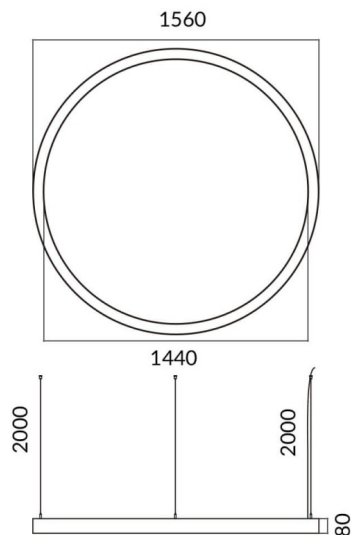

Circle

Lavov architectural luminaire from the family Circle with a power of 120W and a diffuse lighting distribution. With a real lumen output of 10800lm. Made in Extruded aluminium and PC diffuser and finished in silver color. Driver DALI.

Scheme

Item code	86.A003.2403.03
Product type	Indoor
Category	Architectural luminaires
Family	Circle
Pictograms	

Product	
Real power (W)	120W
Real luminous flux (Lm)	10800
Colour	silver
Chip Brand	Sanan
Control gear included	yes
Control gear	DALI
Power Factor	>0,95
Flicker Free	yes
Light source	LED
Type of LED	SMD
Average life time (h)	L80 B20, 50,000hrs
Colour temperature (K)	4000K
Colour consistency (SDCM)	SDCM3
CRI	80