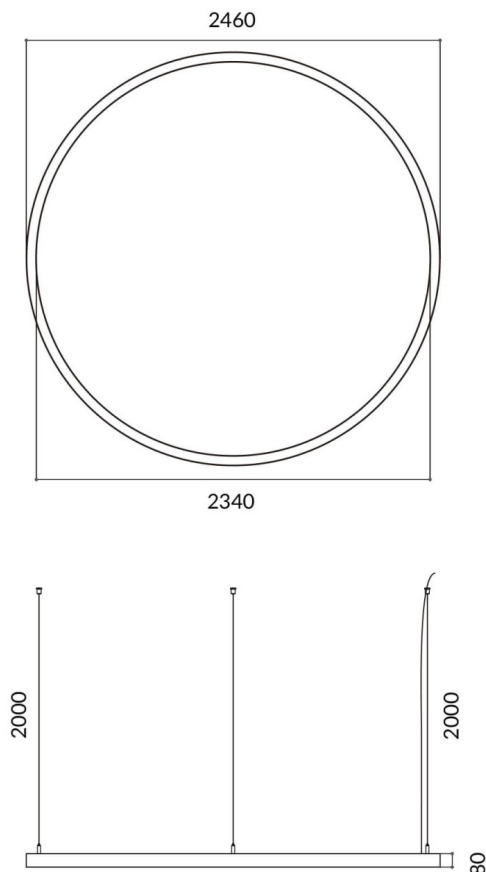

Circle

Lavov architectural luminaire from the family Circle with a power of 150W and a diffuse lighting distribution. With a real lumen output of 13500lm. Made in Extruded aluminium and PC diffuser and finished in white color. Driver ON-OFF.

Item code	86.A003.3401.01
Product type	Indoor
Category	Architectural luminaires
Family	Circle

Pictograms

Scheme

Product	
Real power (W)	150W
Real luminous flux (Lm)	13500
Colour	white
Chip Brand	Sanan
Control gear included	yes
Control gear	ON-OFF
Power Factor	>0,95
Flicker Free	yes
Light source	LED
Type of LED	SMD
Average life time (h)	L80 B20, 50,000hrs
Colour temperature (K)	4000K
Colour consistency (SDCM)	SDCM3
CRI	80