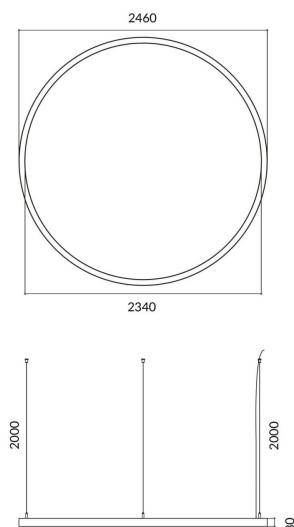

Circle

Lavov architectural luminaire from the family Circle with a power of 150W and a diffuse lighting distribution. With a real lumen output of 13500lm. Made in Extruded aluminium and PC diffuser and finished in white color. Driver ON-OFF.

Item code	86.A003.3401.01
Product type	Indoor
Category	Architectural luminaires
Family	Circle
Pictograms	

Scheme

Product

Real power (W)	150W
Real luminous flux (Lm)	13500
Colour	white
Chip Brand	Sanan
Control gear included	yes
Control gear	ON-OFF
Power Factor	>0,95
Flicker Free	yes
Average life time (h)	L80 B20, 50,000hrs
Colour temperature (K)	4000K
Colour consistency (SDCM)	SDCM<3
CRI	80