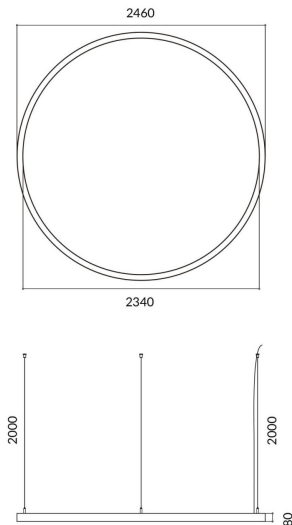

Circle

Lavov architectural luminaire from the family Circle with a power of 150W and a diffuse lighting distribution. With a real lumen output of 13500lm. Made in Extruded aluminium and PC diffuser and finished in white color. Driver ON-OFF.

Item code	86.A003.3401.01
Product type	Indoor
Category	Architectural luminaires
Family	Circle
Pictograms	

Scheme

Product

Real power (W)	150W
Real luminous flux (Lm)	13500
Colour	white
Chip Brand	Sanan
Control gear included	yes
Control gear	ON-OFF
Power Factor	>0,95
Flicker Free	yes
Average life time (h)	L80 B20, 50,000hrs
Colour temperature (K)	4000K
Colour consistency (SDCM)	SDCM<3
CRI	80