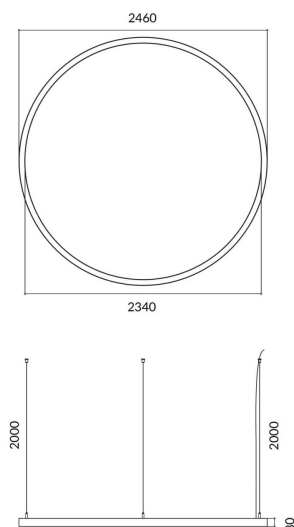

Circle

Lavov architectural luminaire from the family Circle with a power of 150W and a diffuse lighting distribution. With a real lumen output of 13500lm. Made in Extruded aluminium and PC diffuser and finished in white color. Driver ON-OFF.

Item code	86.A003.3401.01
Product type	Indoor
Category	Architectural luminaires
Family	Circle

Pictograms

Scheme

Product

Real power (W)	150W
Real luminous flux (Lm)	13500
Colour	white
Chip Brand	Sanan
Control gear included	yes
Control gear	ON-OFF
Power Factor	>0,95
Flicker Free	yes
Average life time (h)	L80 B20, 50,000hrs
Colour temperature (K)	4000K
Colour consistency (SDCM)	SDCM<3
CRI	80