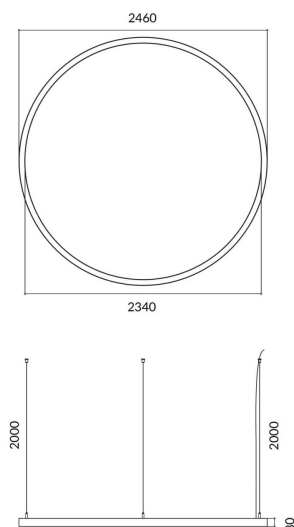

Circle

Lavov architectural luminaire from the family Circle with a power of 150W and a diffuse lighting distribution. With a real lumen output of 13500lm. Made in Extruded aluminium and PC diffuser and finished in black color. Driver ON-OFF.

Item code	86.A003.3401.02
Product type	Indoor
Category	Architectural luminaires
Family	Circle

Pictograms

Scheme

Product

Real power (W)	150W
Real luminous flux (Lm)	13500
Colour	black
Chip Brand	Sanan
Control gear included	yes
Control gear	ON-OFF
Power Factor	>0,95
Flicker Free	yes
Average life time (h)	L80 B20, 50,000hrs
Colour temperature (K)	4000K
Colour consistency (SDCM)	SDCM<3
CRI	80