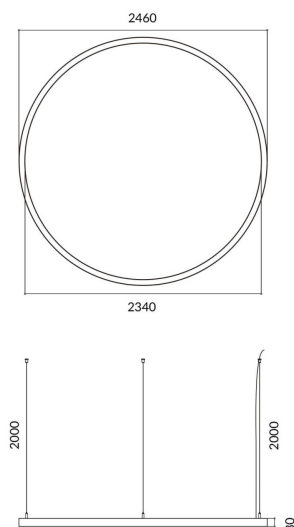

Product

Real power (W)	150W
Real luminous flux (Lm)	13500
Colour	black
Chip Brand	Sanan
Control gear included	yes
Control gear	ON-OFF
Power Factor	>0,95
Flicker Free	yes
Average life time (h)	L80 B20, 50,000hrs
Colour temperature (K)	4000K
Colour consistency (SDCM)	SDCM<3
CRI	80