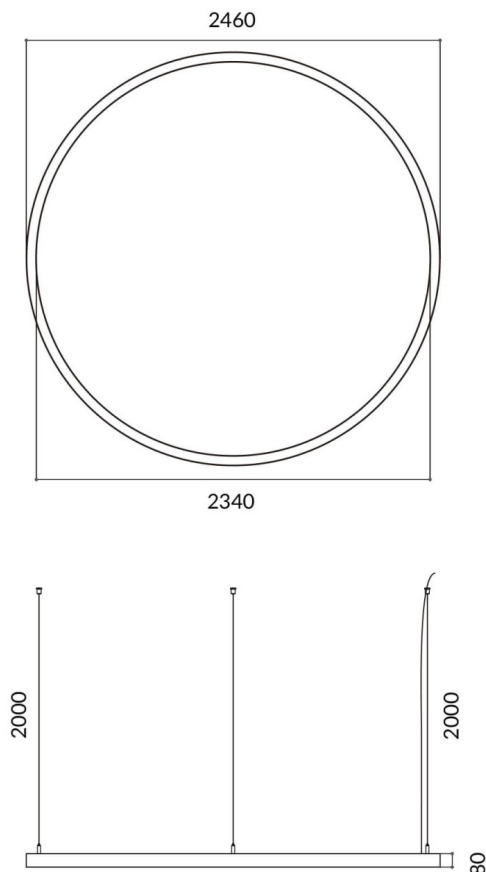

Circle

Lavov architectural luminaire from the family Circle with a power of 150W and a diffuse lighting distribution. With a real lumen output of 13500lm. Made in Extruded aluminium and PC diffuser and finished in black color. Driver ON-OFF.

Item code	86.A003.3401.02
Product type	Indoor
Category	Architectural luminaires
Family	Circle

Pictograms

Scheme

Product	
Real power (W)	150W
Real luminous flux (Lm)	13500
Colour	black
Chip Brand	Sanan
Control gear included	yes
Control gear	ON-OFF
Power Factor	>0,95
Flicker Free	yes
Light source	LED
Type of LED	SMD
Average life time (h)	L80 B20, 50,000hrs
Colour temperature (K)	4000K
Colour consistency (SDCM)	SDCM3
CRI	80