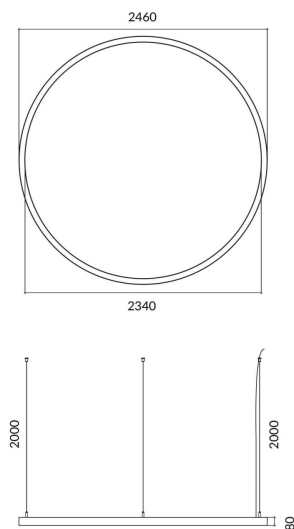

Circle

Lavov architectural luminaire from the family Circle with a power of 150W and a diffuse lighting distribution. With a real lumen output of 13500lm. Made in Extruded aluminium and PC diffuser and finished in black color. Driver ON-OFF.

Item code	86.A003.3401.02
Product type	Indoor
Category	Architectural luminaires
Family	Circle
Pictograms	

Scheme

Product

Real power (W)	150W
Real luminous flux (Lm)	13500
Colour	black
Chip Brand	Sanan
Control gear included	yes
Control gear	ON-OFF
Power Factor	>0,95
Flicker Free	yes
Average life time (h)	L80 B20, 50,000hrs
Colour temperature (K)	4000K
Colour consistency (SDCM)	SDCM<3
CRI	80