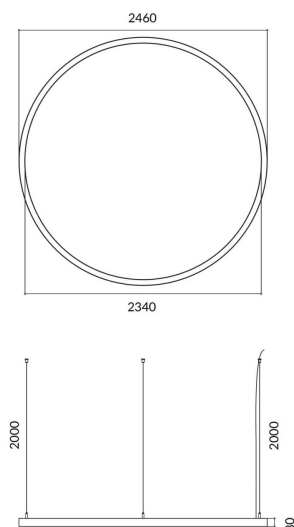

Circle

Lavov architectural luminaire from the family Circle with a power of 150W and a diffuse lighting distribution. With a real lumen output of 13500lm. Made in Extruded aluminium and PC diffuser and finished in silver color. Driver ON-OFF.

Item code	86.A003.3401.03
Product type	Indoor
Category	Architectural luminaires
Family	Circle

Pictograms

Scheme

Product

Real power (W)	150W
Real luminous flux (Lm)	13500
Colour	silver
Chip Brand	Sanan
Control gear included	yes
Control gear	ON-OFF
Power Factor	>0,95
Flicker Free	yes
Average life time (h)	L80 B20, 50,000hrs
Colour temperature (K)	4000K
Colour consistency (SDCM)	SDCM<3
CRI	80