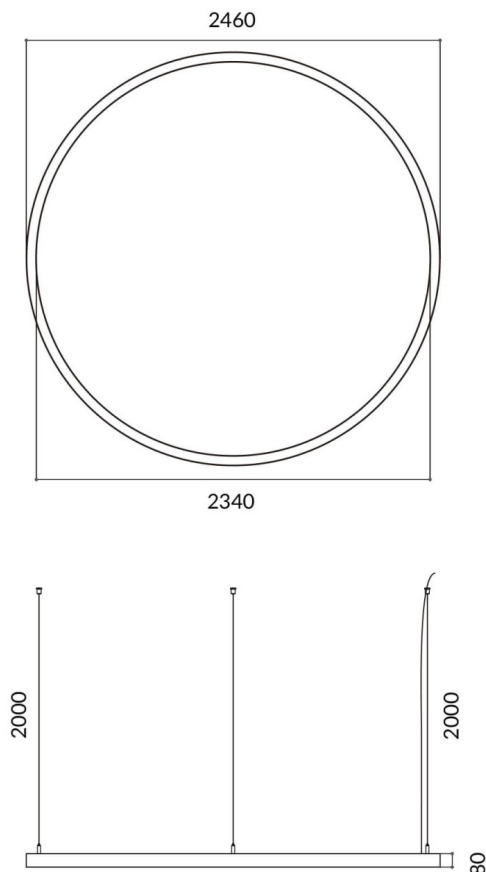

Pictograms

Scheme

Product	
Real power (W)	150W
Real luminous flux (Lm)	13500
Colour	silver
Chip Brand	Sanan
Control gear included	yes
Control gear	ON-OFF
Power Factor	>0,95
Flicker Free	yes
Light source	LED
Type of LED	SMD
Average life time (h)	L80 B20, 50,000hrs
Colour temperature (K)	4000K
Colour consistency (SDCM)	SDCM3
CRI	80