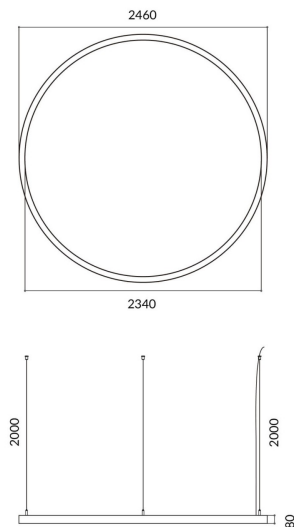

Circle

Lavov architectural luminaire from the family Circle with a power of 150W and a diffuse lighting distribution. With a real lumen output of 13500lm. Made in Extruded aluminium and PC diffuser and finished in silver color. Driver ON-OFF.

Item code	86.A003.3401.03
Product type	Indoor
Category	Architectural luminaires
Family	Circle
Pictograms	

Scheme

Product

Real power (W)	150W
Real luminous flux (Lm)	13500
Colour	silver
Chip Brand	Sanan
Control gear included	yes
Control gear	ON-OFF
Power Factor	>0,95
Flicker Free	yes
Average life time (h)	L80 B20, 50,000hrs
Colour temperature (K)	4000K
Colour consistency (SDCM)	SDCM<3
CRI	80