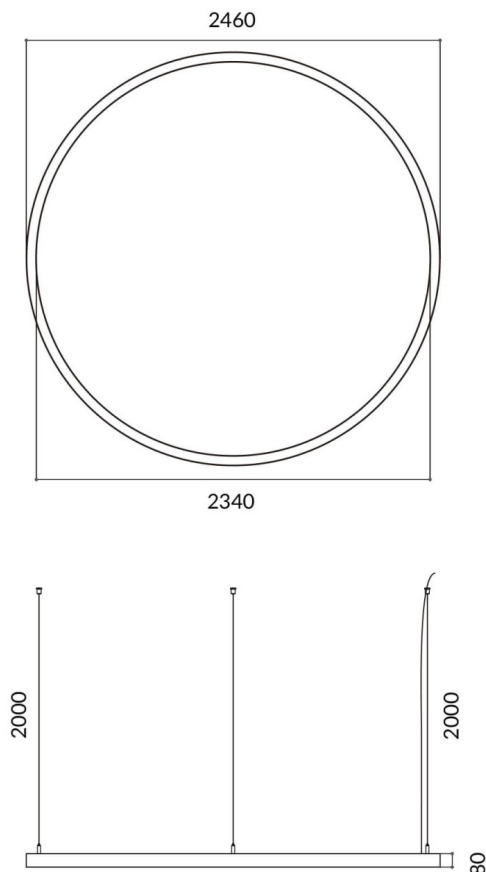

Circle

Lavov architectural luminaire from the family Circle with a power of 150W and a diffuse lighting distribution. With a real lumen output of 13500lm. Made in Extruded aluminium and PC diffuser and finished in white color. Driver DALI.

Item code	86.A003.3403.01
Product type	Indoor
Category	Architectural luminaires
Family	Circle

Pictograms

Scheme

Product	
Real power (W)	150W
Real luminous flux (Lm)	13500
Colour	white
Chip Brand	Sanan
Control gear included	yes
Control gear	DALI
Power Factor	>0,95
Flicker Free	yes
Light source	LED
Type of LED	SMD
Average life time (h)	L80 B20, 50,000hrs
Colour temperature (K)	4000K
Colour consistency (SDCM)	SDCM3
CRI	80