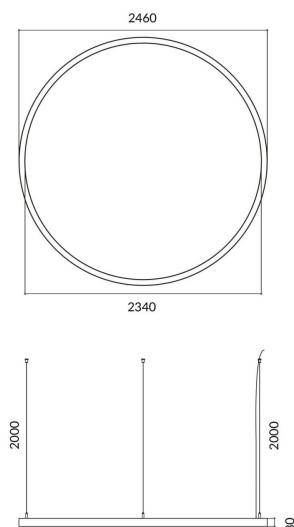

Circle

Lavov architectural luminaire from the family Circle with a power of 150W and a diffuse lighting distribution. With a real lumen output of 13500lm. Made in Extruded aluminium and PC diffuser and finished in white color. Driver DALI.

Item code	86.A003.3403.01
Product type	Indoor
Category	Architectural luminaires
Family	Circle
Pictograms	

Scheme

Product

Real power (W)	150W
Real luminous flux (Lm)	13500
Colour	white
Chip Brand	Sanan
Control gear included	yes
Control gear	DALI
Power Factor	>0,95
Flicker Free	yes
Average life time (h)	L80 B20, 50,000hrs
Colour temperature (K)	4000K
Colour consistency (SDCM)	SDCM<3
CRI	80