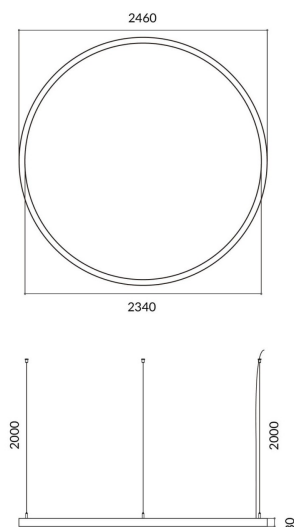

Circle

Lavov architectural luminaire from the family Circle with a power of 150W and a diffuse lighting distribution. With a real lumen output of 13500lm. Made in Extruded aluminium and PC diffuser and finished in black color. Driver DALI.

Item code	86.A003.3403.02
Product type	Indoor
Category	Architectural luminaires
Family	Circle
Pictograms	

Scheme

Product

Real power (W)	150W
Real luminous flux (Lm)	13500
Colour	black
Chip Brand	Sanan
Control gear included	yes
Control gear	DALI
Power Factor	>0,95
Flicker Free	yes
Average life time (h)	L80 B20, 50,000hrs
Colour temperature (K)	4000K
Colour consistency (SDCM)	SDCM<3
CRI	80