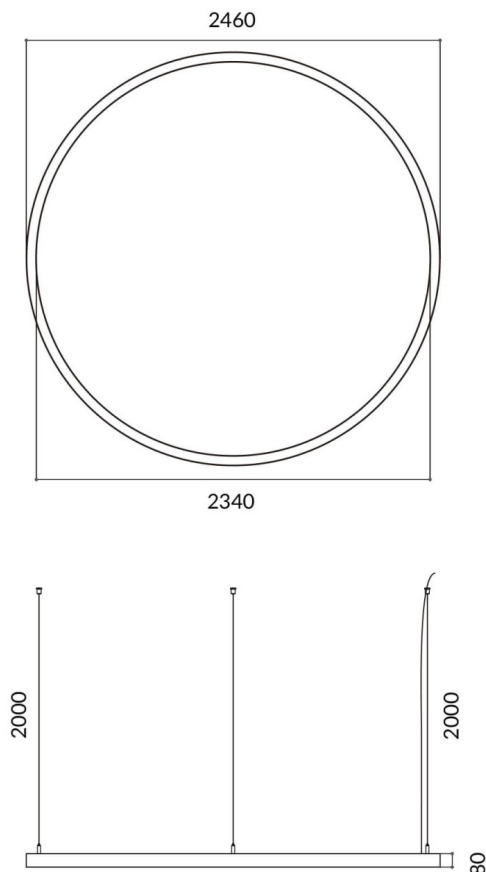

Circle

Lavov architectural luminaire from the family Circle with a power of 150W and a diffuse lighting distribution. With a real lumen output of 13500lm. Made in Extruded aluminium and PC diffuser and finished in black color. Driver DALI.

Item code	86.A003.3403.02
Product type	Indoor
Category	Architectural luminaires
Family	Circle

Pictograms

Scheme

Product	
Real power (W)	150W
Real luminous flux (Lm)	13500
Colour	black
Chip Brand	Sanan
Control gear included	yes
Control gear	DALI
Power Factor	>0,95
Flicker Free	yes
Light source	LED
Type of LED	SMD
Average life time (h)	L80 B20, 50,000hrs
Colour temperature (K)	4000K
Colour consistency (SDCM)	SDCM3
CRI	80