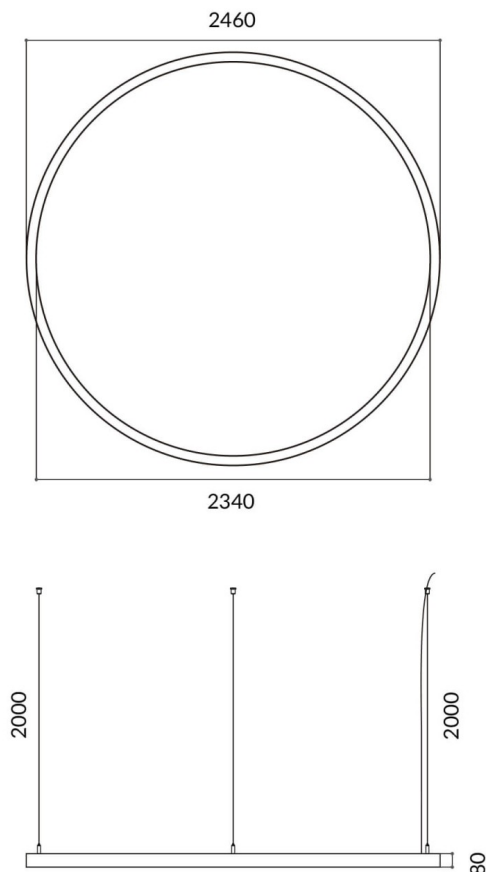

Circle

Lavov architectural luminaire from the family Circle with a power of 150W and a diffuse lighting distribution. With a real lumen output of 13500lm. Made in Extruded aluminium and PC diffuser and finished in silver color. Driver DALI.

Scheme

Item code	86.A003.3403.03
Product type	Indoor
Category	Architectural luminaires
Family	Circle
Pictograms	

Product	
Real power (W)	150W
Real luminous flux (Lm)	13500
Colour	silver
Chip Brand	Sanan
Control gear included	yes
Control gear	DALI
Power Factor	>0,95
Flicker Free	yes
Light source	LED
Type of LED	SMD
Average life time (h)	L80 B20, 50,000hrs
Colour temperature (K)	4000K
Colour consistency (SDCM)	SDCM3
CRI	80