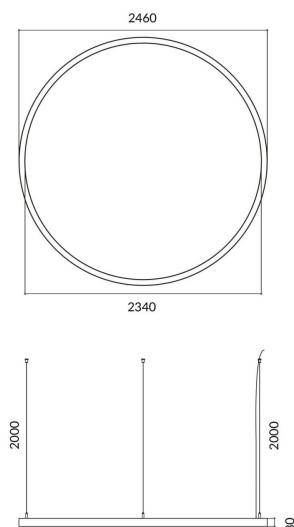

Circle

Lavov architectural luminaire from the family Circle with a power of 150W and a diffuse lighting distribution. With a real lumen output of 13500lm. Made in Extruded aluminium and PC diffuser and finished in silver color. Driver DALI.

Item code	86.A003.3403.03
Product type	Indoor
Category	Architectural luminaires
Family	Circle
Pictograms	

Scheme

Product

Real power (W)	150W
Real luminous flux (Lm)	13500
Colour	silver
Chip Brand	Sanan
Control gear included	yes
Control gear	DALI
Power Factor	>0,95
Flicker Free	yes
Average life time (h)	L80 B20, 50,000hrs
Colour temperature (K)	4000K
Colour consistency (SDCM)	SDCM<3
CRI	80