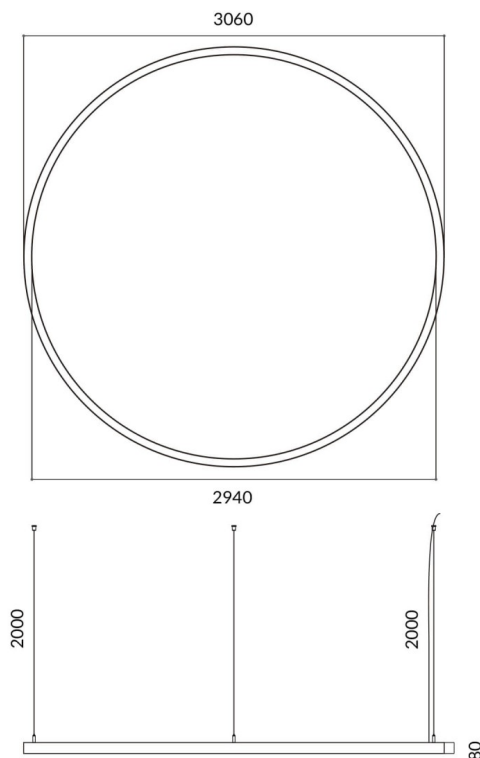

Circle

Lavov architectural luminaire from the family Circle with a power of 180W and a diffuse lighting distribution. With a real lumen output of 16200lm. Made in Extruded aluminium and PC diffuser and finished in white color. Driver ON-OFF.

Scheme

Item code	86.A003.4401.01
Product type	Indoor
Category	Architectural luminaires
Family	Circle
Pictograms	

Product	
Real power (W)	180W
Real luminous flux (Lm)	16200
Colour	white
Chip Brand	Sanan
Control gear included	yes
Control gear	ON-OFF
Power Factor	>0,95
Flicker Free	yes
Light source	LED
Type of LED	SMD
Average life time (h)	L80 B20, 50,000hrs
Colour temperature (K)	4000K
Colour consistency (SDCM)	SDCM3
CRI	80