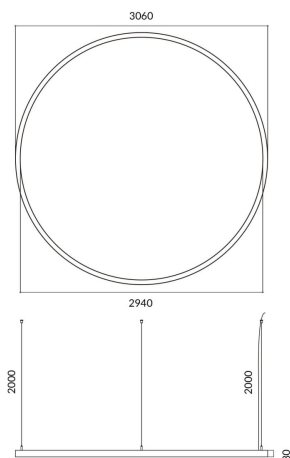

Circle

Lavov architectural luminaire from the family Circle with a power of 180W and a diffuse lighting distribution. With a real lumen output of 16200lm. Made in Extruded aluminium and PC diffuser and finished in white color. Driver ON-OFF.

Item code	86.A003.4401.01
Product type	Indoor
Category	Architectural luminaires
Family	Circle

Pictograms

Scheme

Product

Real power (W)	180W
Real luminous flux (Lm)	16200
Colour	white
Chip Brand	Sanan
Control gear included	yes
Control gear	ON-OFF
Power Factor	>0,95
Flicker Free	yes
Average life time (h)	L80 B20, 50,000hrs
Colour temperature (K)	4000K
Colour consistency (SDCM)	SDCM<3
CRI	80