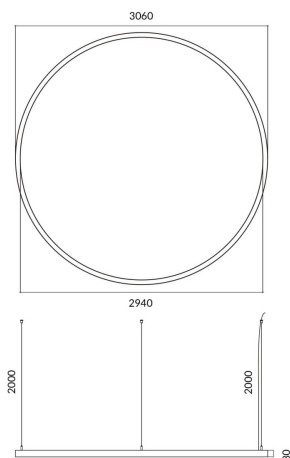

Circle

Lavov architectural luminaire from the family Circle with a power of 180W and a diffuse lighting distribution. With a real lumen output of 16200lm. Made in Extruded aluminium and PC diffuser and finished in white color. Driver ON-OFF.

Item code	86.A003.4401.01
Product type	Indoor
Category	Architectural luminaires
Family	Circle
Pictograms	

Scheme

Product

Real power (W)	180W
Real luminous flux (Lm)	16200
Colour	white
Chip Brand	Sanan
Control gear included	yes
Control gear	ON-OFF
Power Factor	>0,95
Flicker Free	yes
Average life time (h)	L80 B20, 50,000hrs
Colour temperature (K)	4000K
Colour consistency (SDCM)	SDCM<3
CRI	80