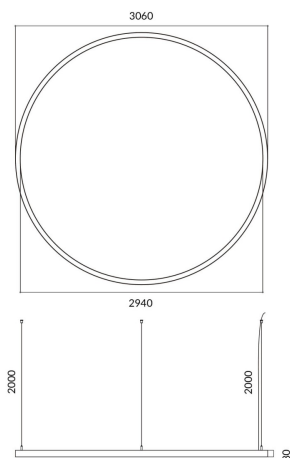

Circle

Lavov architectural luminaire from the family Circle with a power of 180W and a diffuse lighting distribution. With a real lumen output of 16200lm. Made in Extruded aluminium and PC diffuser and finished in black color. Driver ON-OFF.

Item code	86.A003.4401.02
Product type	Indoor
Category	Architectural luminaires
Family	Circle

Pictograms

Scheme

Product

Real power (W)	180W
Real luminous flux (Lm)	16200
Colour	black
Chip Brand	Sanan
Control gear included	yes
Control gear	ON-OFF
Power Factor	>0,95
Flicker Free	yes
Average life time (h)	L80 B20, 50,000hrs
Colour temperature (K)	4000K
Colour consistency (SDCM)	SDCM<3
CRI	80