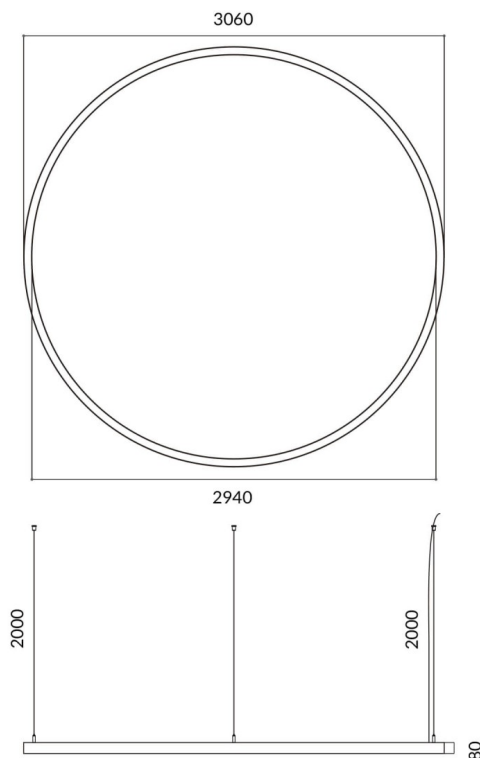

### Circle

Lavov architectural luminaire from the family Circle with a power of 180W and a diffuse lighting distribution. With a real lumen output of 16200lm. Made in Extruded aluminium and PC diffuser and finished in black color. Driver ON-OFF.

Item code	86.A003.4401.02
Product type	Indoor
Category	Architectural luminaires
Family	Circle
Pictograms	      

### Scheme

Product	
Real power (W)	180W
Real luminous flux (Lm)	16200
Colour	black
Chip Brand	Sanan
Control gear included	yes
Control gear	ON-OFF
Power Factor	>0,95
Flicker Free	yes
Light source	LED
Type of LED	SMD
Average life time (h)	L80 B20, 50,000hrs
Colour temperature (K)	4000K
Colour consistency (SDCM)	SDCM3
CRI	80