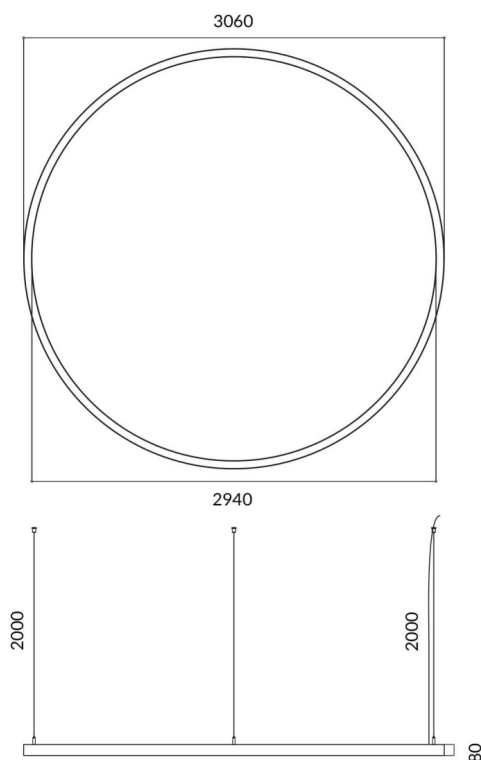

Circle

Lavov architectural luminaire from the family Circle with a power of 180W and a diffuse lighting distribution. With a real lumen output of 16200lm. Made in Extruded aluminium and PC diffuser and finished in silver color. Driver ON-OFF.

Item code	86.A003.4401.03
Product type	Indoor
Category	Architectural luminaires
Family	Circle
Pictograms	

Scheme

Product	
Real power (W)	180W
Real luminous flux (Lm)	16200
Colour	silver
Chip Brand	Sanan
Control gear included	yes
Control gear	ON-OFF
Power Factor	>0,95
Flicker Free	yes
Light source	LED
Type of LED	SMD
Average life time (h)	L80 B20, 50,000hrs
Colour temperature (K)	4000K
Colour consistency (SDCM)	SDCM3
CRI	80