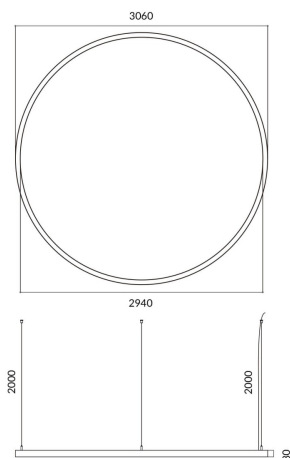

### Circle

Lavov architectural luminaire from the family Circle with a power of 180W and a diffuse lighting distribution. With a real lumen output of 16200lm. Made in Extruded aluminium and PC diffuser and finished in silver color. Driver ON-OFF.

<b>Item code</b>	<b>86.A003.4401.03</b>
<b>Product type</b>	<b>Indoor</b>
<b>Category</b>	<b>Architectural luminaires</b>
<b>Family</b>	<b>Circle</b>