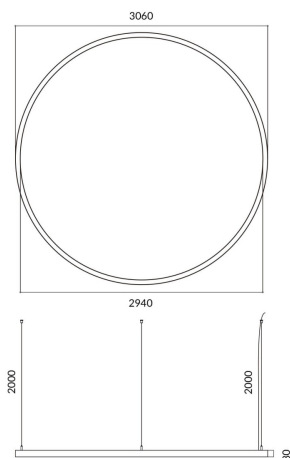

Circle

Lavov architectural luminaire from the family Circle with a power of 180W and a diffuse lighting distribution. With a real lumen output of 16200lm. Made in Extruded aluminium and PC diffuser and finished in silver color. Driver ON-OFF.

Item code	86.A003.4401.03
Product type	Indoor
Category	Architectural luminaires
Family	Circle

Pictograms

Scheme

Product

Real power (W)	180W
Real luminous flux (Lm)	16200
Colour	silver
Chip Brand	Sanan
Control gear included	yes
Control gear	ON-OFF
Power Factor	>0,95
Flicker Free	yes
Average life time (h)	L80 B20, 50,000hrs
Colour temperature (K)	4000K
Colour consistency (SDCM)	SDCM<3
CRI	80