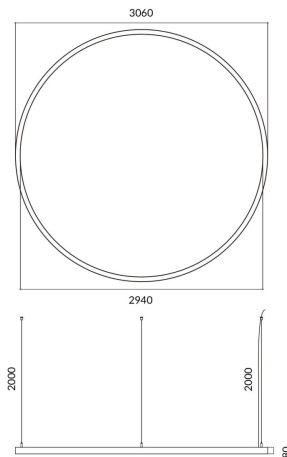

Circle

Lavov architectural luminaire from the family Circle with a power of 180W and a diffuse lighting distribution. With a real lumen output of 16200lm. Made in Extruded aluminium and PC diffuser and finished in white color. Driver DALI.

Item code	86.A003.4403.01
Product type	Indoor
Category	Architectural luminaires
Family	Circle
Pictograms	

Scheme

Product

Real power (W)	180W
Real luminous flux (Lm)	16200
Colour	white
Chip Brand	Sanan
Control gear included	yes
Control gear	DALI
Power Factor	>0,95
Flicker Free	yes
Average life time (h)	L80 B20, 50,000hrs
Colour temperature (K)	4000K
Colour consistency (SDCM)	SDCM<3
CRI	80