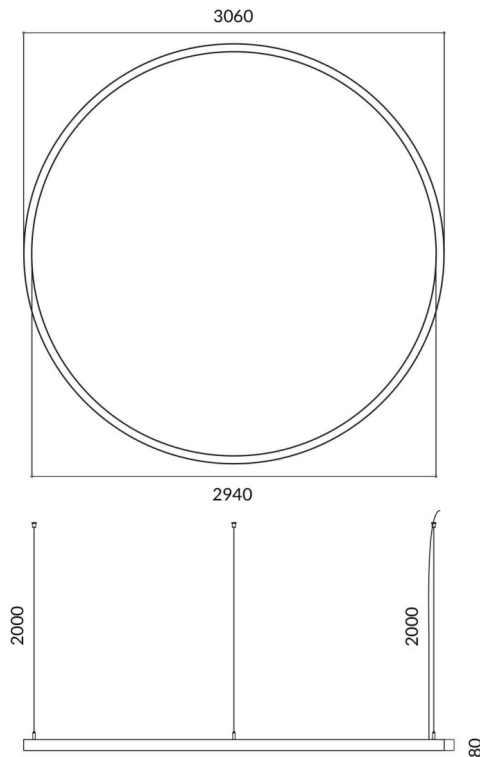

Circle

Lavov architectural luminaire from the family Circle with a power of 180W and a diffuse lighting distribution. With a real lumen output of 16200lm. Made in Extruded aluminium and PC diffuser and finished in white color. Driver DALI.

Item code	86.A003.4403.01
Product type	Indoor
Category	Architectural luminaires
Family	Circle
Pictograms	

Scheme

Product	
Real power (W)	180W
Real luminous flux (Lm)	16200
Colour	white
Chip Brand	Sanan
Control gear included	yes
Control gear	DALI
Power Factor	>0,95
Flicker Free	yes
Light source	LED
Type of LED	SMD
Average life time (h)	L80 B20, 50,000hrs
Colour temperature (K)	4000K
Colour consistency (SDCM)	SDCM3
CRI	80