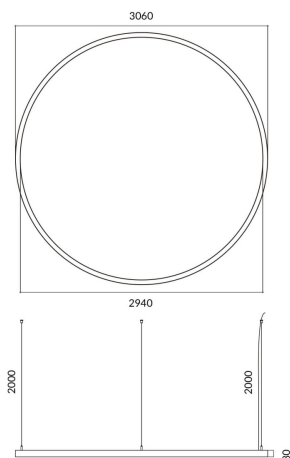

Circle

Lavov architectural luminaire from the family Circle with a power of 180W and a diffuse lighting distribution. With a real lumen output of 16200lm. Made in Extruded aluminium and PC diffuser and finished in white color. Driver DALI.

Item code	86.A003.4403.01
Product type	Indoor
Category	Architectural luminaires
Family	Circle
Pictograms	

Scheme

Product

Real power (W)	180W
Real luminous flux (Lm)	16200
Colour	white
Chip Brand	Sanan
Control gear included	yes
Control gear	DALI
Power Factor	>0,95
Flicker Free	yes
Average life time (h)	L80 B20, 50,000hrs
Colour temperature (K)	4000K
Colour consistency (SDCM)	SDCM<3
CRI	80