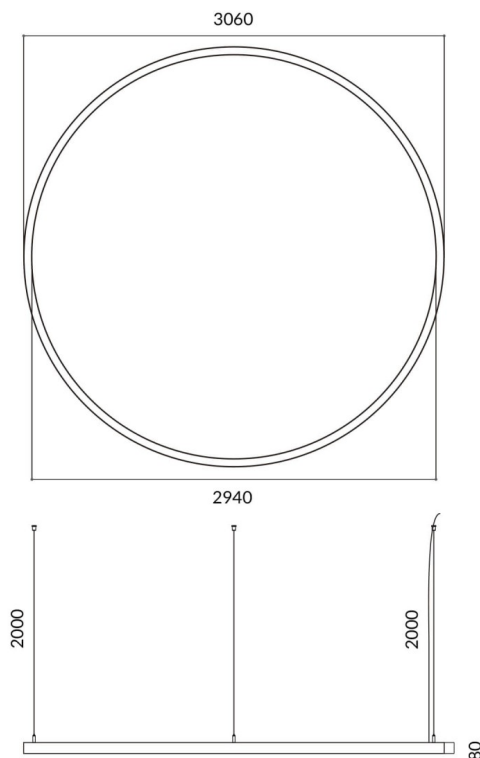

Circle

Lavov architectural luminaire from the family Circle with a power of 180W and a diffuse lighting distribution. With a real lumen output of 16200lm. Made in Extruded aluminium and PC diffuser and finished in black color. Driver DALI.

Scheme

Item code	86.A003.4403.02
Product type	Indoor
Category	Architectural luminaires
Family	Circle
Pictograms	

Product	
Real power (W)	180W
Real luminous flux (Lm)	16200
Colour	black
Chip Brand	Sanan
Control gear included	yes
Control gear	DALI
Power Factor	>0,95
Flicker Free	yes
Light source	LED
Type of LED	SMD
Average life time (h)	L80 B20, 50,000hrs
Colour temperature (K)	4000K
Colour consistency (SDCM)	SDCM3
CRI	80