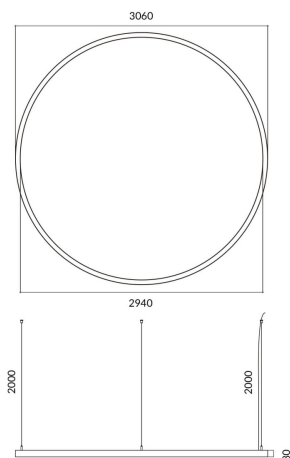

Circle

Lavov architectural luminaire from the family Circle with a power of 180W and a diffuse lighting distribution. With a real lumen output of 16200lm. Made in Extruded aluminium and PC diffuser and finished in black color. Driver DALI.

Item code	86.A003.4403.02
Product type	Indoor
Category	Architectural luminaires
Family	Circle
Pictograms	

Scheme

Product

Real power (W)	180W
Real luminous flux (Lm)	16200
Colour	black
Chip Brand	Sanan
Control gear included	yes
Control gear	DALI
Power Factor	>0,95
Flicker Free	yes
Average life time (h)	L80 B20, 50,000hrs
Colour temperature (K)	4000K
Colour consistency (SDCM)	SDCM<3
CRI	80