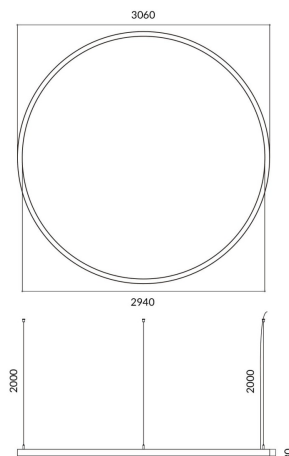

Circle

Lavov architectural luminaire from the family Circle with a power of 180W and a diffuse lighting distribution. With a real lumen output of 16200lm. Made in Extruded aluminium and PC diffuser and finished in silver color. Driver DALI.

Item code	86.A003.4403.03
Product type	Indoor
Category	Architectural luminaires
Family	Circle
Pictograms	

Scheme

Product

Real power (W)	180W
Real luminous flux (Lm)	16200
Colour	silver
Chip Brand	Sanan
Control gear included	yes
Control gear	DALI
Power Factor	>0,95
Flicker Free	yes
Average life time (h)	L80 B20, 50,000hrs
Colour temperature (K)	4000K
Colour consistency (SDCM)	SDCM<3
CRI	80