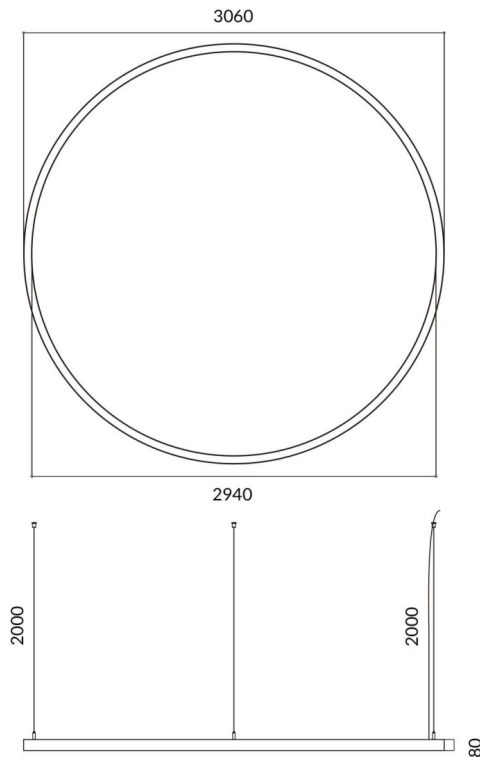

### Circle

Lavov architectural luminaire from the family Circle with a power of 180W and a diffuse lighting distribution. With a real lumen output of 16200lm. Made in Extruded aluminium and PC diffuser and finished in silver color. Driver DALI.

### Scheme

Item code	86.A003.4403.03
Product type	Indoor
Category	Architectural luminaires
Family	Circle
Pictograms	

<b>Product</b>	
Real power (W)	180W
Real luminous flux (Lm)	16200
Colour	silver
Chip Brand	Sanan
Control gear included	yes
Control gear	DALI
Power Factor	>0,95
Flicker Free	yes
Light source	LED
Type of LED	SMD
Average life time (h)	L80 B20, 50,000hrs
Colour temperature (K)	4000K
Colour consistency (SDCM)	SDCM3
CRI	80