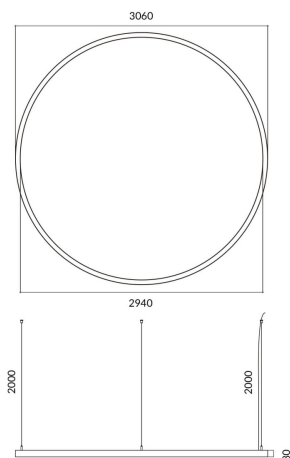

Scheme

Product

Real power (W)	180W
Real luminous flux (Lm)	16200
Colour	silver
Chip Brand	Sanan
Control gear included	yes
Control gear	DALI
Power Factor	>0,95
Flicker Free	yes
Average life time (h)	L80 B20, 50,000hrs
Colour temperature (K)	4000K
Colour consistency (SDCM)	SDCM<3
CRI	80