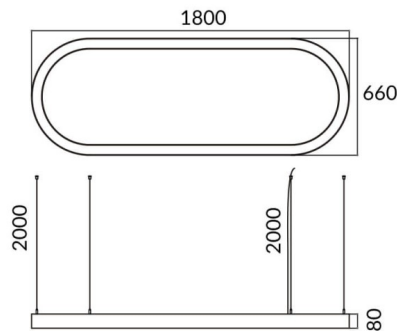

Scheme

Product

Real power (W)	75W
Real luminous flux (Lm)	7500
Colour	white
Chip Brand	Sanan
Control gear included	yes
Control gear	ON-OFF
Power Factor	>0,95
Flicker Free	yes
Light source	LED
Type of LED	SMD
Average life time (h)	L80 B20, 50,000hrs
Colour temperature (K)	4000K
Colour consistency (SDCM)	SDCM3
CRI	80