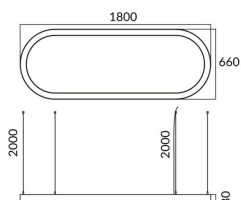

Scheme

Product

Real power (W)	75W
Real luminous flux (Lm)	7500
Colour	white
Chip Brand	Sanan
Control gear included	yes
Control gear	ON-OFF
Power Factor	>0,95
Flicker Free	yes
Average life time (h)	L80 B20, 50,000hrs
Colour temperature (K)	4000K
Colour consistency (SDCM)	SDCM<3
CRI	80