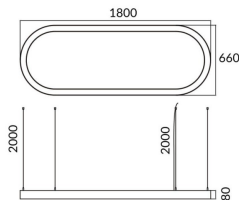

Oval

Lavov architectural luminaire from the family Oval with a power of 75W and a diffuse lighting distribution. With a real lumen output of 7500lm. Made in Extruded aluminium and PC diffuser and finished in white color. Driver ON-OFF.

Item code	86.A004.1401.01
Product type	Indoor
Category	Architectural luminaires
Family	Oval

Pictograms

Dimensions

Product dimensions (mm) L1800*W660*H80mm

Scheme

Product

Real power (W)	75W
Real luminous flux (Lm)	7500
Colour	white
Chip Brand	Sanan
Control gear included	yes
Control gear	ON-OFF
Power Factor	>0,95
Flicker Free	yes
Average life time (h)	L80 B20, 50,000hrs
Colour temperature (K)	4000K
Colour consistency (SDCM)	SDCM<3
CRI	80