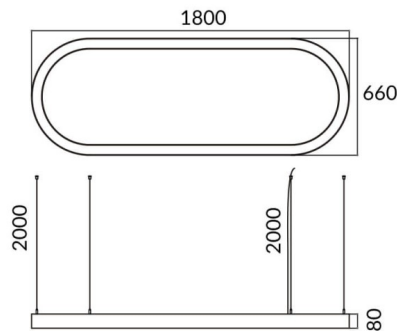

Oval

Lavov architectural luminaire from the family Oval with a power of 75W and a diffuse lighting distribution. With a real lumen output of 7500lm. Made in Extruded aluminium and PC diffuser and finished in black color. Driver ON-OFF.

Item code	86.A004.1401.02
Product type	Indoor
Category	Architectural luminaires
Family	Oval
Pictograms	

Dimensions

Product dimensions (mm) L1800*W660*H80mm

Scheme

Product

Real power (W)	75W
Real luminous flux (Lm)	7500
Colour	black
Chip Brand	Sanan
Control gear included	yes
Control gear	ON-OFF
Power Factor	>0,95
Flicker Free	yes
Light source	LED
Type of LED	SMD
Average life time (h)	L80 B20, 50,000hrs
Colour temperature (K)	4000K
Colour consistency (SDCM)	SDCM3
CRI	80