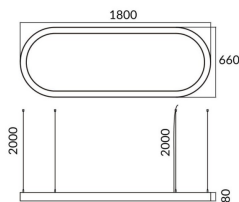

Oval

Lavov architectural luminaire from the family Oval with a power of 75W and a diffuse lighting distribution. With a real lumen output of 7500lm. Made in Extruded aluminium and PC diffuser and finished in black color. Driver ON-OFF.

Item code	86.A004.1401.02
Product type	Indoor
Category	Architectural luminaires
Family	Oval

Pictograms

Dimensions

Product dimensions (mm) L1800*W660*H80mm

Scheme

Product

Real power (W)	75W
Real luminous flux (Lm)	7500
Colour	black
Chip Brand	Sanan
Control gear included	yes
Control gear	ON-OFF
Power Factor	>0,95
Flicker Free	yes
Average life time (h)	L80 B20, 50,000hrs
Colour temperature (K)	4000K
Colour consistency (SDCM)	SDCM<3
CRI	80