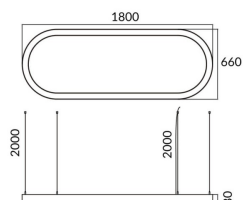

Oval

Lavov architectural luminaire from the family Oval with a power of 75W and a diffuse lighting distribution. With a real lumen output of 7500lm. Made in Extruded aluminium and PC diffuser and finished in silver color. Driver ON-OFF.

Item code	86.A004.1401.03
Product type	Indoor
Category	Architectural luminaires
Family	Oval

Pictograms

Dimensions

Product dimensions (mm) L1800*W660*H80mm

Scheme

Product

Real power (W)	75W
Real luminous flux (Lm)	7500
Colour	silver
Chip Brand	Sanan
Control gear included	yes
Control gear	ON-OFF
Power Factor	>0,95
Flicker Free	yes
Average life time (h)	L80 B20, 50,000hrs
Colour temperature (K)	4000K
Colour consistency (SDCM)	SDCM<3
CRI	80