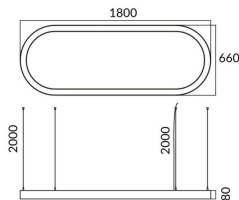

Oval

Lavov architectural luminaire from the family Oval with a power of 75W and a diffuse lighting distribution. With a real lumen output of 7500lm. Made in Extruded aluminium and PC diffuser and finished in silver color. Driver ON-OFF.

Item code	86.A004.1401.03
Product type	Indoor
Category	Architectural luminaires
Family	Oval

Pictograms

Dimensions

Product dimensions (mm) L1800*W660*H80mm

Scheme

Product

Real power (W)	75W
Real luminous flux (Lm)	7500
Colour	silver
Chip Brand	Sanan
Control gear included	yes
Control gear	ON-OFF
Power Factor	>0,95
Flicker Free	yes
Average life time (h)	L80 B20, 50,000hrs
Colour temperature (K)	4000K
Colour consistency (SDCM)	SDCM<3
CRI	80