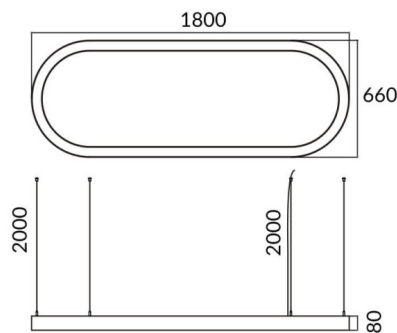

Oval

Lavov architectural luminaire from the family Oval with a power of 75W and a diffuse lighting distribution. With a real lumen output of 7500lm. Made in Extruded aluminium and PC diffuser and finished in silver color. Driver ON-OFF.

Item code	86.A004.1401.03
Product type	Indoor
Category	Architectural luminaires
Family	Oval
Pictograms	

Dimensions

Product dimensions (mm) L1800*W660*H80mm

Scheme

Product	
Real power (W)	75W
Real luminous flux (Lm)	7500
Colour	silver
Chip Brand	Sanan
Control gear included	yes
Control gear	ON-OFF
Power Factor	>0,95
Flicker Free	yes
Light source	LED
Type of LED	SMD
Average life time (h)	L80 B20, 50,000hrs
Colour temperature (K)	4000K
Colour consistency (SDCM)	SDCM3
CRI	80