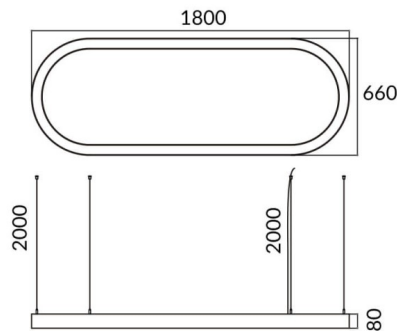

Oval

Lavov architectural luminaire from the family Oval with a power of 75W and a diffuse lighting distribution. With a real lumen output of 7500lm. Made in Extruded aluminium and PC diffuser and finished in white color. Driver DALI .

Item code	86.A004.1403.01
Product type	Indoor
Category	Architectural luminaires
Family	Oval
Pictograms	

Dimensions

Product dimensions (mm) **L1800*W660*H80mm**

Scheme

Product

Real power (W)	75W
Real luminous flux (Lm)	7500
Colour	white
Chip Brand	Sanan
Control gear included	yes
Control gear	DALI
Power Factor	>0,95
Flicker Free	yes
Light source	LED
Type of LED	SMD
Average life time (h)	L80 B20, 50,000hrs
Colour temperature (K)	4000K
Colour consistency (SDCM)	SDCM3
CRI	80