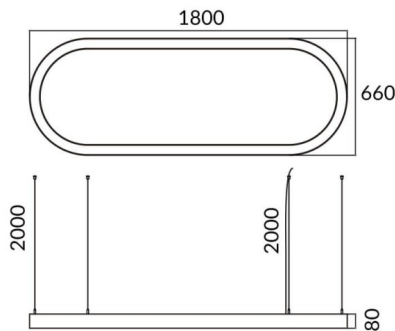

Oval

Lavov architectural luminaire from the family Oval with a power of 75W and a diffuse lighting distribution. With a real lumen output of 7500lm. Made in Extruded aluminium and PC diffuser and finished in white color. Driver DALI .

Item code	86.A004.1403.01
Product type	Indoor
Category	Architectural luminaires
Family	Oval
Pictograms	

Dimensions

Product dimensions (mm) **L1800*W660*H80mm**

Scheme

Product

Real power (W)	75W
Real luminous flux (Lm)	7500
Colour	white
Chip Brand	Sanan
Control gear included	yes
Control gear	DALI
Power Factor	>0,95
Flicker Free	yes
Average life time (h)	L80 B20, 50,000hrs
Colour temperature (K)	4000K
Colour consistency (SDCM)	SDCM<3
CRI	80