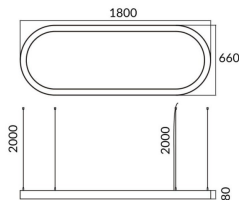

Oval

Lavov architectural luminaire from the family Oval with a power of 75W and a diffuse lighting distribution. With a real lumen output of 7500lm. Made in Extruded aluminium and PC diffuser and finished in white color. Driver DALI .

Item code	86.A004.1403.01
Product type	Indoor
Category	Architectural luminaires
Family	Oval

Pictograms

Dimensions

Product dimensions (mm) L1800*W660*H80mm

Scheme

Product

Real power (W)	75W
Real luminous flux (Lm)	7500
Colour	white
Chip Brand	Sanan
Control gear included	yes
Control gear	DALI
Power Factor	>0,95
Flicker Free	yes
Average life time (h)	L80 B20, 50,000hrs
Colour temperature (K)	4000K
Colour consistency (SDCM)	SDCM<3
CRI	80