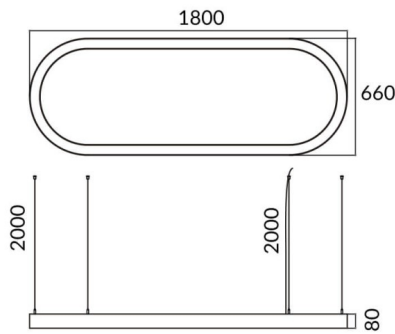

Oval

Lavov architectural luminaire from the family Oval with a power of 75W and a diffuse lighting distribution. With a real lumen output of 7500lm. Made in Extruded aluminium and PC diffuser and finished in black color. Driver DALI .

Item code	86.A004.1403.02
Product type	Indoor
Category	Architectural luminaires
Family	Oval

Pictograms

	220 240 V	CRI 80	SDCM 3	CE
Driver INCL		IP 20		

Dimensions

Product dimensions (mm) **L1800*W660*H80mm**

Scheme

Product

Real power (W)	75W
Real luminous flux (Lm)	7500
Colour	black
Chip Brand	Sanan
Control gear included	yes
Control gear	DALI
Power Factor	>0,95
Flicker Free	yes
Light source	LED
Type of LED	SMD
Average life time (h)	L80 B20, 50,000hrs
Colour temperature (K)	4000K
Colour consistency (SDCM)	SDCM3
CRI	80