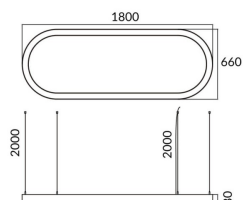

Oval

Lavov architectural luminaire from the family Oval with a power of 75W and a diffuse lighting distribution. With a real lumen output of 7500lm. Made in Extruded aluminium and PC diffuser and finished in black color. Driver DALI .

Item code	86.A004.1403.02
Product type	Indoor
Category	Architectural luminaires
Family	Oval

Pictograms

Dimensions

Product dimensions (mm) L1800*W660*H80mm

Scheme

Product

Real power (W)	75W
Real luminous flux (Lm)	7500
Colour	black
Chip Brand	Sanan
Control gear included	yes
Control gear	DALI
Power Factor	>0,95
Flicker Free	yes
Average life time (h)	L80 B20, 50,000hrs
Colour temperature (K)	4000K
Colour consistency (SDCM)	SDCM<3
CRI	80