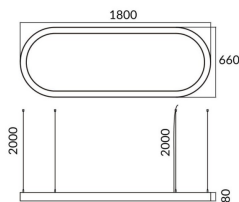

Oval

Lavov architectural luminaire from the family Oval with a power of 75W and a diffuse lighting distribution. With a real lumen output of 7500lm. Made in Extruded aluminium and PC diffuser and finished in black color. Driver DALI .

Item code	86.A004.1403.02
Product type	Indoor
Category	Architectural luminaires
Family	Oval

Pictograms

Dimensions

Product dimensions (mm) L1800*W660*H80mm

Scheme

Product

Real power (W)	75W
Real luminous flux (Lm)	7500
Colour	black
Chip Brand	Sanan
Control gear included	yes
Control gear	DALI
Power Factor	>0,95
Flicker Free	yes
Average life time (h)	L80 B20, 50,000hrs
Colour temperature (K)	4000K
Colour consistency (SDCM)	SDCM<3
CRI	80