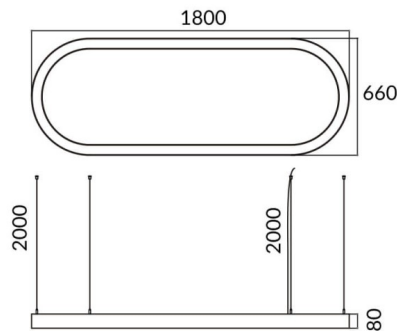

Oval

Lavov architectural luminaire from the family Oval with a power of 75W and a diffuse lighting distribution. With a real lumen output of 7500lm. Made in Extruded aluminium and PC diffuser and finished in silver color. Driver DALI .

Item code	86.A004.1403.03
Product type	Indoor
Category	Architectural luminaires
Family	Oval
Pictograms	

Dimensions

Product dimensions (mm) **L1800*W660*H80mm**

Scheme

Product

Real power (W)	75W
Real luminous flux (Lm)	7500
Colour	silver
Chip Brand	Sanan
Control gear included	yes
Control gear	DALI
Power Factor	>0,95
Flicker Free	yes
Light source	LED
Type of LED	SMD
Average life time (h)	L80 B20, 50,000hrs
Colour temperature (K)	4000K
Colour consistency (SDCM)	SDCM3
CRI	80