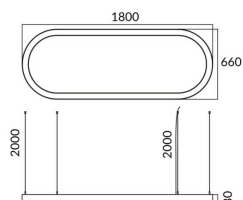

Oval

Lavov architectural luminaire from the family Oval with a power of 75W and a diffuse lighting distribution. With a real lumen output of 7500lm. Made in Extruded aluminium and PC diffuser and finished in silver color. Driver DALI .

Item code	86.A004.1403.03
Product type	Indoor
Category	Architectural luminaires
Family	Oval

Pictograms

Dimensions

Product dimensions (mm) L1800*W660*H80mm

Scheme

Product

Real power (W)	75W
Real luminous flux (Lm)	7500
Colour	silver
Chip Brand	Sanan
Control gear included	yes
Control gear	DALI
Power Factor	>0,95
Flicker Free	yes
Average life time (h)	L80 B20, 50,000hrs
Colour temperature (K)	4000K
Colour consistency (SDCM)	SDCM<3
CRI	80