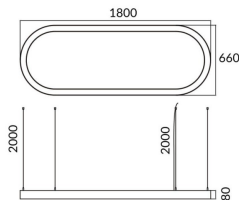

Oval

Lavov architectural luminaire from the family Oval with a power of 75W and a diffuse lighting distribution. With a real lumen output of 7500lm. Made in Extruded aluminium and PC diffuser and finished in silver color. Driver DALI .

Item code	86.A004.1403.03
Product type	Indoor
Category	Architectural luminaires
Family	Oval

Pictograms

Dimensions

Product dimensions (mm) L1800*W660*H80mm

Scheme

Product

Real power (W)	75W
Real luminous flux (Lm)	7500
Colour	silver
Chip Brand	Sanan
Control gear included	yes
Control gear	DALI
Power Factor	>0,95
Flicker Free	yes
Average life time (h)	L80 B20, 50,000hrs
Colour temperature (K)	4000K
Colour consistency (SDCM)	SDCM<3
CRI	80