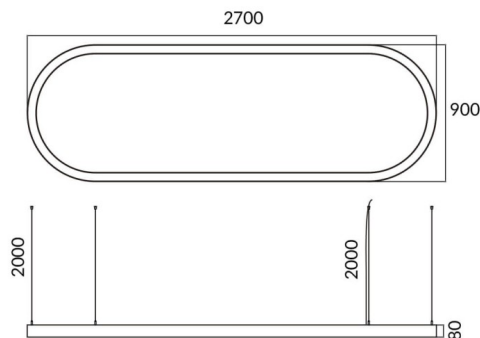

Oval

Lavov architectural luminaire from the family Oval with a power of 110W and a diffuse lighting distribution. With a real lumen output of 11100lm. Made in Extruded aluminium and PC diffuser and finished in white color. Driver ON-OFF.

Item code	86.A004.2401.01
Product type	Indoor
Category	Architectural luminaires
Family	Oval
Pictograms	

Dimensions

Product dimensions (mm) L2700*W900*H80mm

Scheme

Product	
Real power (W)	110W
Real luminous flux (Lm)	11100
Colour	white
Chip Brand	Sanan
Control gear included	yes
Control gear	ON-OFF
Power Factor	>0,95
Flicker Free	yes
Light source	LED
Type of LED	SMD
Average life time (h)	L80 B20, 50,000hrs
Colour temperature (K)	4000K
Colour consistency (SDCM)	SDCM3
CRI	80