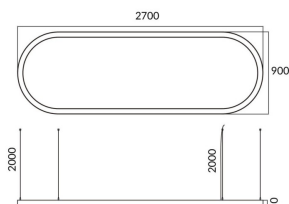

Oval

Lavov architectural luminaire from the family Oval with a power of 110W and a diffuse lighting distribution. With a real lumen output of 11100lm. Made in Extruded aluminium and PC diffuser and finished in white color. Driver ON-OFF.

Item code	86.A004.2401.01
Product type	Indoor
Category	Architectural luminaires
Family	Oval

Pictograms

Dimensions

Product dimensions (mm) L2700*W900*H80mm

Scheme

Product

Real power (W)	110W
Real luminous flux (Lm)	11100
Colour	white
Chip Brand	Sanan
Control gear included	yes
Control gear	ON-OFF
Power Factor	>0,95
Flicker Free	yes
Average life time (h)	L80 B20, 50,000hrs
Colour temperature (K)	4000K
Colour consistency (SDCM)	SDCM<3
CRI	80