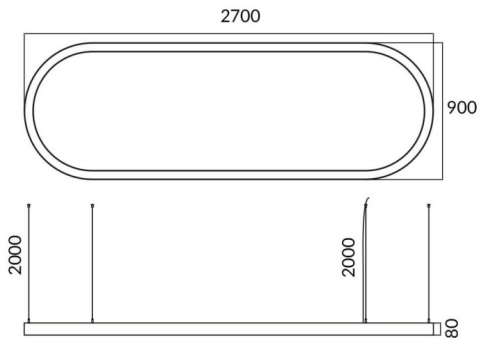

Oval

Lavov architectural luminaire from the family Oval with a power of 110W and a diffuse lighting distribution. With a real lumen output of 11100lm. Made in Extruded aluminium and PC diffuser and finished in silver color. Driver ON-OFF.

Item code	86.A004.2401.03
Product type	Indoor
Category	Architectural luminaires
Family	Oval
Pictograms	

Dimensions

Product dimensions (mm) L2700*W900*H80mm

Scheme

Product

Real power (W)	110W
Real luminous flux (Lm)	11100
Colour	silver
Chip Brand	Sanan
Control gear included	yes
Control gear	ON-OFF
Power Factor	>0,95
Flicker Free	yes
Light source	LED
Type of LED	SMD
Average life time (h)	L80 B20, 50,000hrs
Colour temperature (K)	4000K
Colour consistency (SDCM)	SDCM3
CRI	80