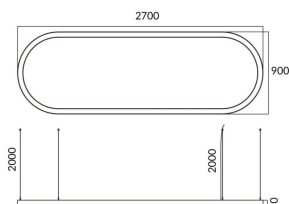

Oval

Lavov architectural luminaire from the family Oval with a power of 110W and a diffuse lighting distribution. With a real lumen output of 11100lm. Made in Extruded aluminium and PC diffuser and finished in silver color. Driver ON-OFF.

Item code	86.A004.2401.03
Product type	Indoor
Category	Architectural luminaires
Family	Oval

Pictograms

Dimensions

Product dimensions (mm) L2700*W900*H80mm

Scheme

Product

Real power (W)	110W
Real luminous flux (Lm)	11100
Colour	silver
Chip Brand	Sanan
Control gear included	yes
Control gear	ON-OFF
Power Factor	>0,95
Flicker Free	yes
Average life time (h)	L80 B20, 50,000hrs
Colour temperature (K)	4000K
Colour consistency (SDCM)	SDCM<3
CRI	80