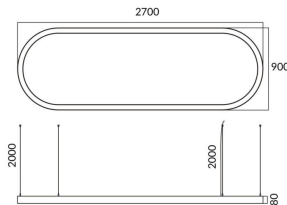

Oval

Lavov architectural luminaire from the family Oval with a power of 110W and a diffuse lighting distribution. With a real lumen output of 11100lm. Made in Extruded aluminium and PC diffuser and finished in silver color. Driver ON-OFF.

Item code	86.A004.2401.03
Product type	Indoor
Category	Architectural luminaires
Family	Oval

Pictograms

Dimensions

Product dimensions (mm) L2700*W900*H80mm

Scheme

Product

Real power (W)	110W
Real luminous flux (Lm)	11100
Colour	silver
Chip Brand	Sanan
Control gear included	yes
Control gear	ON-OFF
Power Factor	>0,95
Flicker Free	yes
Average life time (h)	L80 B20, 50,000hrs
Colour temperature (K)	4000K
Colour consistency (SDCM)	SDCM<3
CRI	80