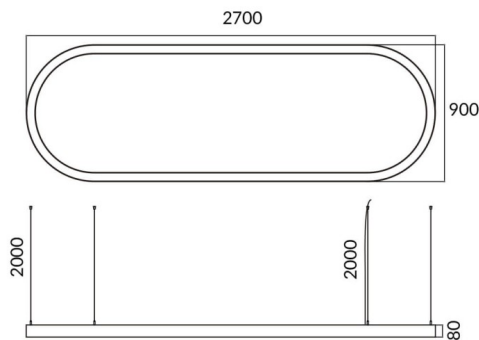

Oval

Lavov architectural luminaire from the family Oval with a power of 110W and a diffuse lighting distribution. With a real lumen output of 11100lm. Made in Extruded aluminium and PC diffuser and finished in white color. Driver DALI .

Item code	86.A004.2403.01
Product type	Indoor
Category	Architectural luminaires
Family	Oval
Pictograms	

Dimensions

Product dimensions (mm) **L2700*W900*H80mm**

Scheme

Product	
Real power (W)	110W
Real luminous flux (Lm)	11100
Colour	white
Chip Brand	Sanan
Control gear included	yes
Control gear	DALI
Power Factor	>0,95
Flicker Free	yes
Light source	LED
Type of LED	SMD
Average life time (h)	L80 B20, 50,000hrs
Colour temperature (K)	4000K
Colour consistency (SDCM)	SDCM3
CRI	80