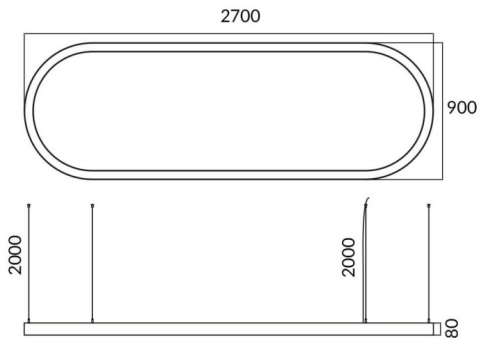

Oval

Lavov architectural luminaire from the family Oval with a power of 110W and a diffuse lighting distribution. With a real lumen output of 11100lm. Made in Extruded aluminium and PC diffuser and finished in silver color. Driver DALI .

Item code	86.A004.2403.03
Product type	Indoor
Category	Architectural luminaires
Family	Oval
Pictograms	

Dimensions

Product dimensions (mm) **L2700*W900*H80mm**

Scheme

Product

Real power (W)	110W
Real luminous flux (Lm)	11100
Colour	silver
Chip Brand	Sanan
Control gear included	yes
Control gear	DALI
Power Factor	>0,95
Flicker Free	yes
Light source	LED
Type of LED	SMD
Average life time (h)	L80 B20, 50,000hrs
Colour temperature (K)	4000K
Colour consistency (SDCM)	SDCM3
CRI	80