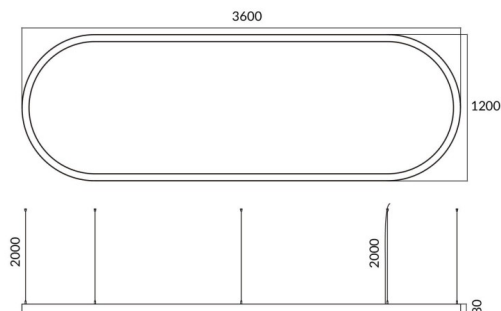

Oval

Lavov architectural luminaire from the family Oval with a power of 155W and a diffuse lighting distribution. With a real lumen output of 15500lm. Made in Extruded aluminium and PC diffuser and finished in white color. Driver ON-OFF.

Item code	86.A004.3401.01
Product type	Indoor
Category	Architectural luminaires
Family	Oval
Pictograms	

Dimensions

Product dimensions (mm) **L3600*W1200*H80mm**

Scheme

Product	
Real power (W)	155W
Real luminous flux (Lm)	15500
Colour	white
Chip Brand	Sanan
Control gear included	yes
Control gear	ON-OFF
Power Factor	>0,95
Flicker Free	yes
Light source	LED
Type of LED	SMD
Average life time (h)	L80 B20, 50,000hrs
Colour temperature (K)	4000K
Colour consistency (SDCM)	SDCM3
CRI	80