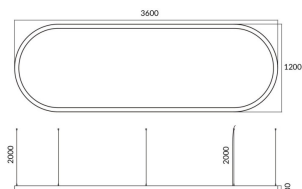

Oval

Lavov architectural luminaire from the family Oval with a power of 155W and a diffuse lighting distribution. With a real lumen output of 15500lm. Made in Extruded aluminium and PC diffuser and finished in black color. Driver ON-OFF.

Item code	86.A004.3401.02
Product type	Indoor
Category	Architectural luminaires
Family	Oval

Pictograms

Dimensions

Product dimensions (mm) L3600*W1200*H80mm

Scheme

Product

Real power (W)	155W
Real luminous flux (Lm)	15500
Colour	black
Chip Brand	Sanan
Control gear included	yes
Control gear	ON-OFF
Power Factor	>0,95
Flicker Free	yes
Average life time (h)	L80 B20, 50,000hrs
Colour temperature (K)	4000K
Colour consistency (SDCM)	SDCM<3
CRI	80