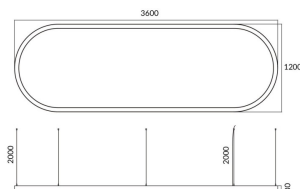

Oval

Lavov architectural luminaire from the family Oval with a power of 155W and a diffuse lighting distribution. With a real lumen output of 15500lm. Made in Extruded aluminium and PC diffuser and finished in black color. Driver ON-OFF.

Item code	86.A004.3401.02
Product type	Indoor
Category	Architectural luminaires
Family	Oval

Pictograms

Dimensions

Product dimensions (mm) L3600*W1200*H80mm

Scheme

Product

Real power (W)	155W
Real luminous flux (Lm)	15500
Colour	black
Chip Brand	Sanan
Control gear included	yes
Control gear	ON-OFF
Power Factor	>0,95
Flicker Free	yes
Average life time (h)	L80 B20, 50,000hrs
Colour temperature (K)	4000K
Colour consistency (SDCM)	SDCM<3
CRI	80