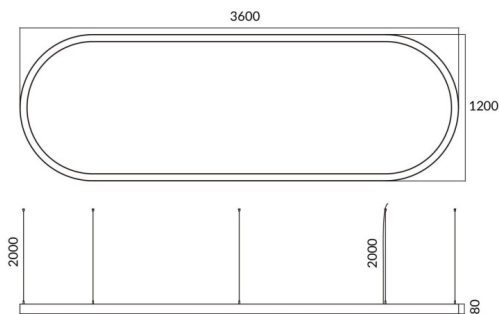

Oval

Lavov architectural luminaire from the family Oval with a power of 155W and a diffuse lighting distribution. With a real lumen output of 15500lm. Made in Extruded aluminium and PC diffuser and finished in silver color. Driver ON-OFF.

Item code	86.A004.3401.03
Product type	Indoor
Category	Architectural luminaires
Family	Oval
Pictograms	

Dimensions

Product dimensions (mm) **L3600*W1200*H80mm**

Scheme

Product

Real power (W)	155W
Real luminous flux (Lm)	15500
Colour	silver
Chip Brand	Sanan
Control gear included	yes
Control gear	ON-OFF
Power Factor	>0,95
Flicker Free	yes
Average life time (h)	L80 B20, 50,000hrs
Colour temperature (K)	4000K
Colour consistency (SDCM)	SDCM<3
CRI	80