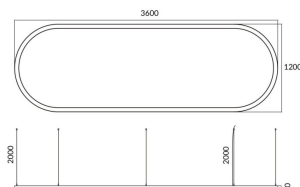

Oval

Lavov architectural luminaire from the family Oval with a power of 155W and a diffuse lighting distribution. With a real lumen output of 15500lm. Made in Extruded aluminium and PC diffuser and finished in white color. Driver DALI .

Item code	86.A004.3403.01
Product type	Indoor
Category	Architectural luminaires
Family	Oval

Pictograms

Dimensions

Product dimensions (mm) L3600*W1200*H80mm

Scheme

Product

Real power (W)	155W
Real luminous flux (Lm)	15500
Colour	white
Chip Brand	Sanan
Control gear included	yes
Control gear	DALI
Power Factor	>0,95
Flicker Free	yes
Average life time (h)	L80 B20, 50,000hrs
Colour temperature (K)	4000K
Colour consistency (SDCM)	SDCM<3
CRI	80