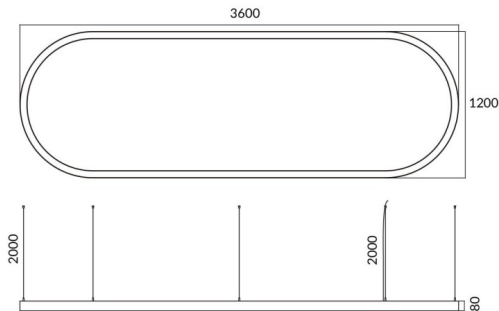

Oval

Lavov architectural luminaire from the family Oval with a power of 155W and a diffuse lighting distribution. With a real lumen output of 15500lm. Made in Extruded aluminium and PC diffuser and finished in white color. Driver DALI .

Item code	86.A004.3403.01
Product type	Indoor
Category	Architectural luminaires
Family	Oval
Pictograms	

Dimensions

Product dimensions (mm) **L3600*W1200*H80mm**

Scheme

Product

Real power (W)	155W
Real luminous flux (Lm)	15500
Colour	white
Chip Brand	Sanan
Control gear included	yes
Control gear	DALI
Power Factor	>0,95
Flicker Free	yes
Light source	LED
Type of LED	SMD
Average life time (h)	L80 B20, 50,000hrs
Colour temperature (K)	4000K
Colour consistency (SDCM)	SDCM3
CRI	80