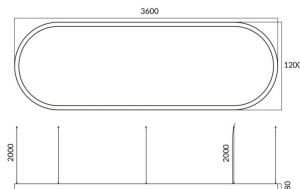

Oval

Lavov architectural luminaire from the family Oval with a power of 155W and a diffuse lighting distribution. With a real lumen output of 15500lm. Made in Extruded aluminium and PC diffuser and finished in white color. Driver DALI .

Item code	86.A004.3403.01
Product type	Indoor
Category	Architectural luminaires
Family	Oval

Pictograms

Dimensions

Product dimensions (mm) L3600*W1200*H80mm

Scheme

Product

Real power (W)	155W
Real luminous flux (Lm)	15500
Colour	white
Chip Brand	Sanan
Control gear included	yes
Control gear	DALI
Power Factor	>0,95
Flicker Free	yes
Average life time (h)	L80 B20, 50,000hrs
Colour temperature (K)	4000K
Colour consistency (SDCM)	SDCM<3
CRI	80