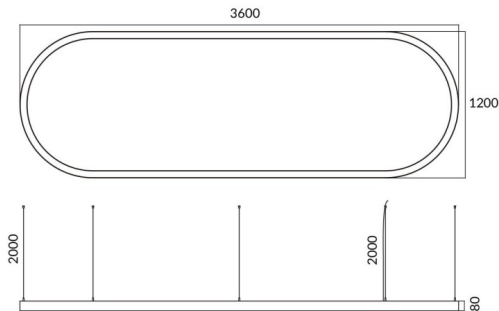

Oval

Lavov architectural luminaire from the family Oval with a power of 155W and a diffuse lighting distribution. With a real lumen output of 15500lm. Made in Extruded aluminium and PC diffuser and finished in black color. Driver DALI .

Item code	86.A004.3403.02
Product type	Indoor
Category	Architectural luminaires
Family	Oval
Pictograms	       

Dimensions

Product dimensions (mm) L3600*W1200*H80mm

Scheme

Product

Real power (W)	155W
Real luminous flux (Lm)	15500
Colour	black
Chip Brand	Sanan
Control gear included	yes
Control gear	DALI
Power Factor	>0,95
Flicker Free	yes
Light source	LED
Type of LED	SMD
Average life time (h)	L80 B20, 50,000hrs
Colour temperature (K)	4000K
Colour consistency (SDCM)	SDCM3
CRI	80