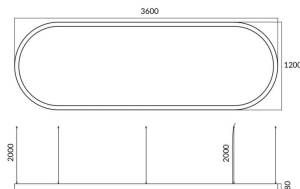

Oval

Lavov architectural luminaire from the family Oval with a power of 155W and a diffuse lighting distribution. With a real lumen output of 15500lm. Made in Extruded aluminium and PC diffuser and finished in silver color. Driver DALI .

Item code	86.A004.3403.03
Product type	Indoor
Category	Architectural luminaires
Family	Oval

Pictograms

Dimensions

Product dimensions (mm) L3600*W1200*H80mm

Scheme

Product

Real power (W)	155W
Real luminous flux (Lm)	15500
Colour	silver
Chip Brand	Sanan
Control gear included	yes
Control gear	DALI
Power Factor	>0,95
Flicker Free	yes
Average life time (h)	L80 B20, 50,000hrs
Colour temperature (K)	4000K
Colour consistency (SDCM)	SDCM<3
CRI	80