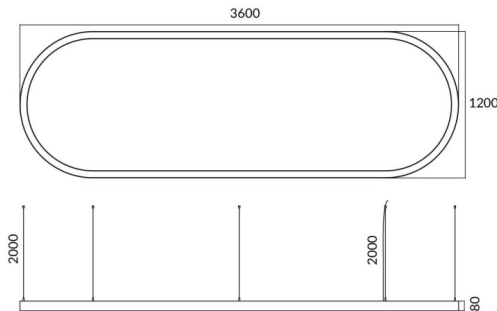

Oval

Lavov architectural luminaire from the family Oval with a power of 155W and a diffuse lighting distribution. With a real lumen output of 15500lm. Made in Extruded aluminium and PC diffuser and finished in silver color. Driver DALI .

Item code	86.A004.3403.03
Product type	Indoor
Category	Architectural luminaires
Family	Oval
Pictograms	

Dimensions

Product dimensions (mm) **L3600*W1200*H80mm**

Scheme

Product

Real power (W)	155W
Real luminous flux (Lm)	15500
Colour	silver
Chip Brand	Sanan
Control gear included	yes
Control gear	DALI
Power Factor	>0,95
Flicker Free	yes
Light source	LED
Type of LED	SMD
Average life time (h)	L80 B20, 50,000hrs
Colour temperature (K)	4000K
Colour consistency (SDCM)	SDCM3
CRI	80