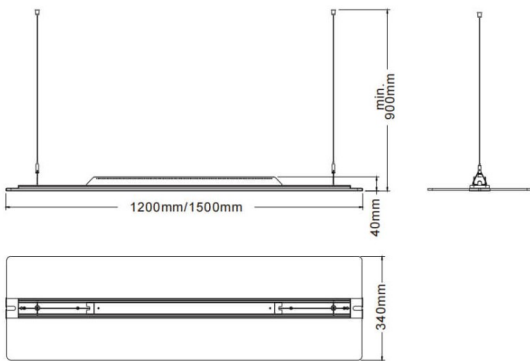

CLEAR

Lavov architectural luminaire from the family CLEAR with a power of 60W and an optics 343o degrees beam angle with UGR22. CCT 3000K. With a total lumen output of 6600lm and an efficacy of 110lm/W . Made in Edgelit LED, PMMA light guide panel, fine textured powder coated aluminium case and finished in white color. ON-OFF driver.

Dimensions

Product dimensions (mm) **340x40x1200**

Scheme

Item code	86.A008.1331.01
Product type	Indoor
Category	Architectural luminaires
Family	CLEAR
Pictograms	

Product	
Real power (W)	60
Real luminous flux (Lm)	6600
Luminous efficiency (Lm/W)	110
Beam angle (&ordm;)	343o
Colour	white
U. G. R	<22
Control gear included	yes
Control gear	ON-OFF
Power Factor	>0,95
Flicker Free	yes
Average life time (h)	L80 B20, 50,000hrs
Colour temperature (K)	3000K
Colour consistency (SDCM)	SDCM<3
CRI	80