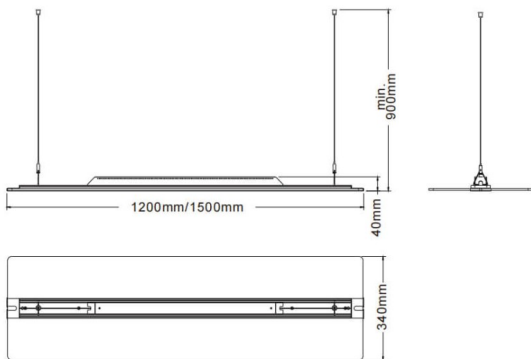

CLEAR

Lavov architectural luminaire from the family CLEAR with a power of 60W and an optics 343o degrees beam angle with UGR22. CCT 3000K. With a total lumen output of 6600lm and an efficacy of 110lm/W . Made in Edgelit LED, PMMA light guide panel, fine textured powder coated aluminium case and finished in white color. ON-OFF driver.

Dimensions

Product dimensions (mm) **340x40x1200**

Scheme

Item code	86.A008.1331.01
Product type	Indoor
Category	Architectural luminaires
Family	CLEAR
Pictograms	

Product	
Real power (W)	60
Real luminous flux (Lm)	6600
Luminous efficiency (Lm/W)	110
Beam angle (°)	343o
Colour	white
U. G. R	22
Control gear included	yes
Control gear	ON-OFF
Power Factor	>0,95
Flicker Free	yes
Light source	LED
Type of LED	SMD
Average life time (h)	L80 B20, 50,000hrs
Colour temperature (K)	3000K
Colour consistency (SDCM)	SDCM3
CRI	80