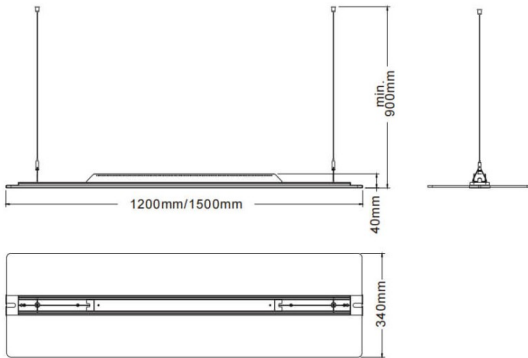

CLEAR

Lavov architectural luminaire from the family CLEAR with a power of 60W and an optics 343o degrees beam angle with UGR22. CCT 3000K. With a total lumen output of 6600lm and an efficacy of 110lm/W . Made in Edgelit LED, PMMA light guide panel, fine textured powder coated aluminium case and finished in black color. ON-OFF driver.

Dimensions

Product dimensions (mm) **340x40x1200**

Scheme

Item code	86.A008.1331.02
Product type	Indoor
Category	Architectural luminaires
Family	CLEAR
Pictograms	

Product	
Real power (W)	60
Real luminous flux (Lm)	6600
Luminous efficiency (Lm/W)	110
Beam angle (&ordm;)	343o
Colour	black
U. G. R	<22
Control gear included	yes
Control gear	ON-OFF
Power Factor	>0,95
Flicker Free	yes
Average life time (h)	L80 B20, 50,000hrs
Colour temperature (K)	3000K
Colour consistency (SDCM)	SDCM<3
CRI	80