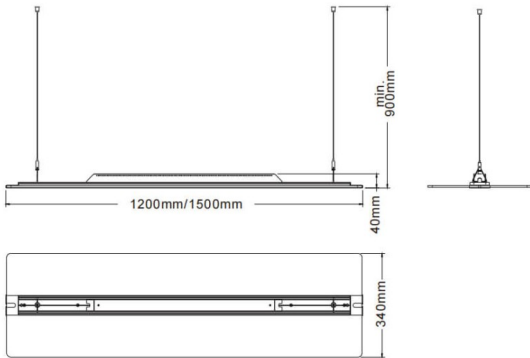

CLEAR

Lavov architectural luminaire from the family CLEAR with a power of 60W and an optics 343o degrees beam angle with UGR22. CCT 3000K. With a total lumen output of 6600lm and an efficacy of 110lm/W . Made in Edgelit LED, PMMA light guide panel, fine textured powder coated aluminium case and finished in grey color. ON-OFF driver.

Item code	86.A008.1331.03
Product type	Indoor
Category	Architectural luminaires
Family	CLEAR
Pictograms	

Dimensions

Product dimensions (mm) **340x40x1200**

Scheme

Product	
Real power (W)	60
Real luminous flux (Lm)	6600
Luminous efficiency (Lm/W)	110
Beam angle (&ordm;)	343o
Colour	grey
U. G. R	<22
Control gear included	yes
Control gear	ON-OFF
Power Factor	>0,95
Flicker Free	yes
Average life time (h)	L80 B20, 50,000hrs
Colour temperature (K)	3000K
Colour consistency (SDCM)	SDCM<3
CRI	80