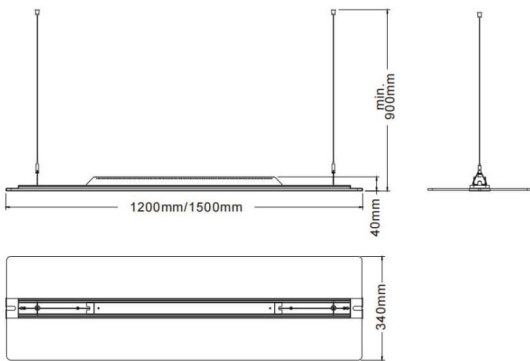

CLEAR

Lavov architectural luminaire from the family CLEAR with a power of 60W and an optics 343o degrees beam angle with UGR22. CCT 3000K. With a total lumen output of 6600lm and an efficacy of 110lm/W . Made in Edgelit LED, PMMA light guide panel, fine textured powder coated aluminium case and finished in white color. DALI driver.

Item code	86.A008.1333.01
Product type	Indoor
Category	Architectural luminaires
Family	CLEAR
Pictograms	

Dimensions

Product dimensions (mm) **340x40x1200**

Scheme

Product	
Real power (W)	60
Real luminous flux (Lm)	6600
Luminous efficiency (Lm/W)	110
Beam angle (&ordm;)	343o
Colour	white
U. G. R	<22
Control gear included	yes
Control gear	DALI
Power Factor	>0,95
Flicker Free	yes
Average life time (h)	L80 B20, 50,000hrs
Colour temperature (K)	3000K
Colour consistency (SDCM)	SDCM<3
CRI	80