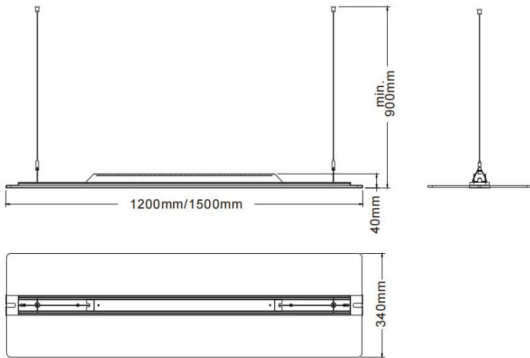

CLEAR

Lavov architectural luminaire from the family CLEAR with a power of 60W and an optics 343o degrees beam angle with UGR22. CCT 3000K. With a total lumen output of 6600lm and an efficacy of 110lm/W . Made in Edgelit LED, PMMA light guide panel, fine textured powder coated aluminium case and finished in grey color. DALI driver.

Dimensions

Product dimensions (mm) **340x40x1200**

Scheme

Item code	86.A008.1333.03
Product type	Indoor
Category	Architectural luminaires
Family	CLEAR
Pictograms	

Product	
Real power (W)	60
Real luminous flux (Lm)	6600
Luminous efficiency (Lm/W)	110
Beam angle (°)	343o
Colour	grey
U. G. R	<22
Control gear included	yes
Control gear	DALI
Power Factor	>0,95
Flicker Free	yes
Average life time (h)	L80 B20, 50,000hrs
Colour temperature (K)	3000K
Colour consistency (SDCM)	SDCM<3
CRI	80