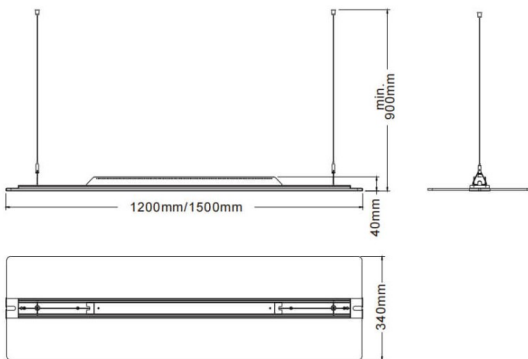

CLEAR

Lavov architectural luminaire from the family CLEAR with a power of 60W and an optics 343o degrees beam angle with UGR22. CCT 4000K. With a total lumen output of 6600lm and an efficacy of 110lm/W . Made in Edgelit LED, PMMA light guide panel, fine textured powder coated aluminium case and finished in white color. ON-OFF driver.

Dimensions

Product dimensions (mm) **340x40x1200**

Scheme

Item code	86.A008.1431.01
Product type	Indoor
Category	Architectural luminaires
Family	CLEAR
Pictograms	

Product	
Real power (W)	60
Real luminous flux (Lm)	6600
Luminous efficiency (Lm/W)	110
Beam angle (&ordm;)	343o
Colour	white
U. G. R	<22
Control gear included	yes
Control gear	ON-OFF
Power Factor	>0,95
Flicker Free	yes
Average life time (h)	L80 B20, 50,000hrs
Colour temperature (K)	4000K
Colour consistency (SDCM)	SDCM<3
CRI	80