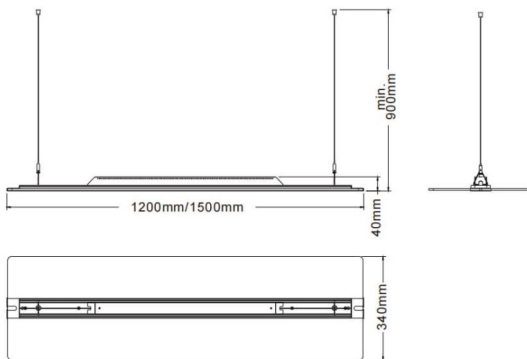

CLEAR

Lavov architectural luminaire from the family CLEAR with a power of 60W and an optics 343o degrees beam angle with UGR22. CCT 4000K. With a total lumen output of 6600lm and an efficacy of 110lm/W . Made in Edgelit LED, PMMA light guide panel, fine textured powder coated aluminium case and finished in black color. ON-OFF driver.

Dimensions

Product dimensions (mm) **340x40x1200**

Scheme

Item code	86.A008.1431.02				
Product type	Indoor				
Category	Architectural luminaires				
Family	CLEAR				
Pictograms		220 240 V	CRI 80	SDCM 3	
	Driver INCL.	On Off	IP 20		

Product	
Real power (W)	60
Real luminous flux (Lm)	6600
Luminous efficiency (Lm/W)	110
Beam angle (°)	343o
Colour	black
U. G. R	22
Control gear included	yes
Control gear	ON-OFF
Power Factor	>0,95
Flicker Free	yes
Light source	LED
Type of LED	SMD
Average life time (h)	L80 B20, 50,000hrs
Colour temperature (K)	4000K
Colour consistency (SDCM)	SDCM3
CRI	80