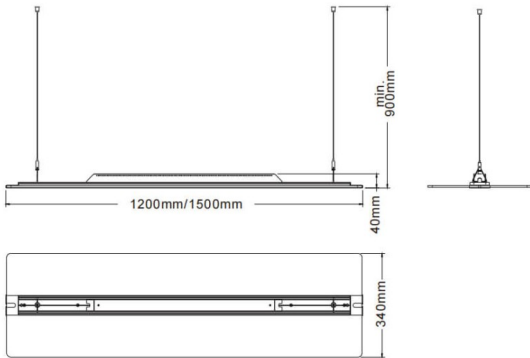

CLEAR

Lavov architectural luminaire from the family CLEAR with a power of 60W and an optics 343o degrees beam angle with UGR22. CCT 4000K. With a total lumen output of 6600lm and an efficacy of 110lm/W . Made in Edgelit LED, PMMA light guide panel, fine textured powder coated aluminium case and finished in grey color. DALI driver.

Item code	86.A008.1433.03
Product type	Indoor
Category	Architectural luminaires
Family	CLEAR
Pictograms	

Dimensions

Product dimensions (mm) **340x40x1200**

Scheme

Product	
Real power (W)	60
Real luminous flux (Lm)	6600
Luminous efficiency (Lm/W)	110
Beam angle (°)	343o
Colour	grey
U. G. R	22
Control gear included	yes
Control gear	DALI
Power Factor	>0,95
Flicker Free	yes
Light source	LED
Type of LED	SMD
Average life time (h)	L80 B20, 50,000hrs
Colour temperature (K)	4000K
Colour consistency (SDCM)	SDCM3
CRI	80