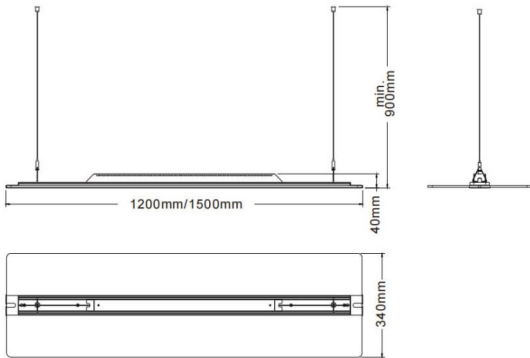

CLEAR

Lavov architectural luminaire from the family CLEAR with a power of 75W and an optics 343o degrees beam angle with UGR22. CCT 3000K. With a total lumen output of 7500lm and an efficacy of 100lm/W . Made in Edgelit LED, PMMA light guide panel, fine textured powder coated aluminium case and finished in white color. ON-OFF driver.

Dimensions

Product dimensions (mm) **340x40x1500**

Scheme

Item code	86.A008.2331.01
Product type	Indoor
Category	Architectural luminaires
Family	CLEAR
Pictograms	

Product	
Real power (W)	75
Real luminous flux (Lm)	7500
Luminous efficiency (Lm/W)	100
Beam angle (&ordm;)	343o
Colour	white
U. G. R	<22
Control gear included	yes
Control gear	ON-OFF
Power Factor	>0,95
Flicker Free	yes
Average life time (h)	L80 B20, 50,000hrs
Colour temperature (K)	3000K
Colour consistency (SDCM)	SDCM<3
CRI	80