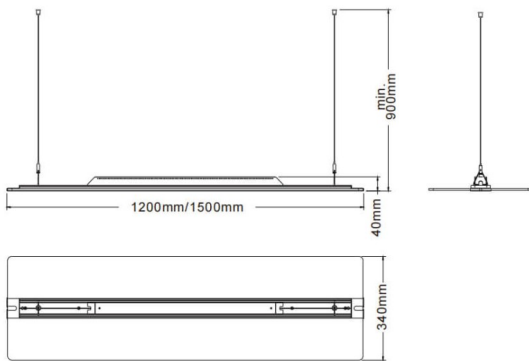

CLEAR

Lavov architectural luminaire from the family CLEAR with a power of 75W and an optics 343o degrees beam angle with UGR22. CCT 3000K. With a total lumen output of 7500lm and an efficacy of 100lm/W . Made in Edgelit LED, PMMA light guide panel, fine textured powder coated aluminium case and finished in black color. ON-OFF driver.

Dimensions

Product dimensions (mm) **340x40x1500**

Scheme

Item code	86.A008.2331.02
Product type	Indoor
Category	Architectural luminaires
Family	CLEAR
Pictograms	

Product	
Real power (W)	75
Real luminous flux (Lm)	7500
Luminous efficiency (Lm/W)	100
Beam angle (&ordm;)	343o
Colour	black
U. G. R	<22
Control gear included	yes
Control gear	ON-OFF
Power Factor	>0,95
Flicker Free	yes
Average life time (h)	L80 B20, 50,000hrs
Colour temperature (K)	3000K
Colour consistency (SDCM)	SDCM<3
CRI	80