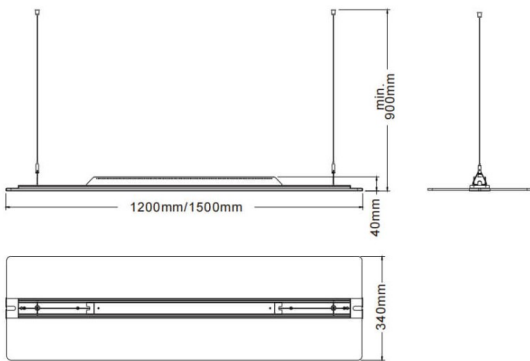

CLEAR

Lavov architectural luminaire from the family CLEAR with a power of 75W and an optics 343o degrees beam angle with UGR22. CCT 3000K. With a total lumen output of 7500lm and an efficacy of 100lm/W . Made in Edgelit LED, PMMA light guide panel, fine textured powder coated aluminium case and finished in grey color. ON-OFF driver.

| | |
|---------------------|---------------------------------|
| Item code | 86.A008.2331.03 |
| Product type | Indoor |
| Category | Architectural luminaires |
| Family | CLEAR |
| Pictograms | |

Dimensions

Product dimensions (mm) **340x40x1500**

Scheme

| | |
|-----------------------------------|---------------------------|
| Product | |
| Real power (W) | 75 |
| Real luminous flux (Lm) | 7500 |
| Luminous efficiency (Lm/W) | 100 |
| Beam angle (&ordm;) | 343o |
| Colour | grey |
| U. G. R | <22 |
| Control gear included | yes |
| Control gear | ON-OFF |
| Power Factor | >0,95 |
| Flicker Free | yes |
| Average life time (h) | L80 B20, 50,000hrs |
| Colour temperature (K) | 3000K |
| Colour consistency (SDCM) | SDCM<3 |
| CRI | 80 |