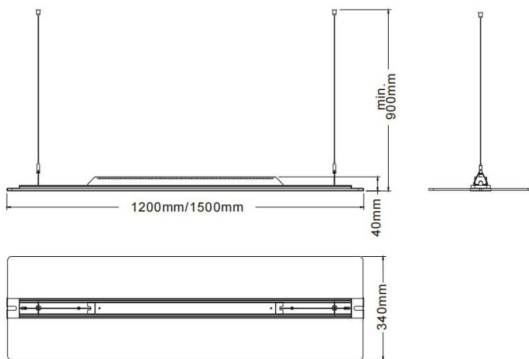

CLEAR

Lavov architectural luminaire from the family CLEAR with a power of 75W and an optics 343o degrees beam angle with UGR22. CCT 3000K. With a total lumen output of 7500lm and an efficacy of 100lm/W . Made in Edgelit LED, PMMA light guide panel, fine textured powder coated aluminium case and finished in black color. DALI driver.

Item code	86.A008.2333.02
Product type	Indoor
Category	Architectural luminaires
Family	CLEAR
Pictograms	

Dimensions

Product dimensions (mm) **340x40x1500**

Scheme

Product	
Real power (W)	75
Real luminous flux (Lm)	7500
Luminous efficiency (Lm/W)	100
Beam angle (°)	343o
Colour	black
U. G. R	22
Control gear included	yes
Control gear	DALI
Power Factor	>0,95
Flicker Free	yes
Light source	LED
Type of LED	SMD
Average life time (h)	L80 B20, 50,000hrs
Colour temperature (K)	3000K
Colour consistency (SDCM)	SDCM3
CRI	80