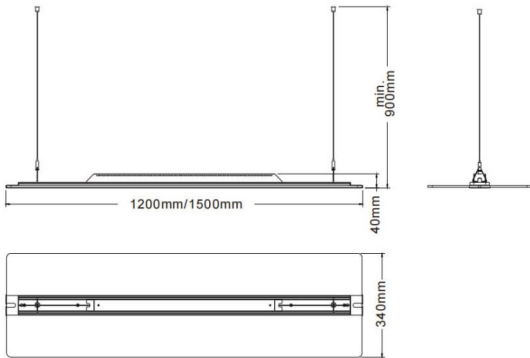

CLEAR

Lavov architectural luminaire from the family CLEAR with a power of 75W and an optics 343o degrees beam angle with UGR22. CCT 3000K. With a total lumen output of 7500lm and an efficacy of 100lm/W . Made in Edgelit LED, PMMA light guide panel, fine textured powder coated aluminium case and finished in black color. DALI driver.

Dimensions

Product dimensions (mm) **340x40x1500**

Scheme

Item code	86.A008.2333.02
Product type	Indoor
Category	Architectural luminaires
Family	CLEAR
Pictograms	

Product	
Real power (W)	75
Real luminous flux (Lm)	7500
Luminous efficiency (Lm/W)	100
Beam angle (&ordm;)	343o
Colour	black
U. G. R	<22
Control gear included	yes
Control gear	DALI
Power Factor	>0,95
Flicker Free	yes
Average life time (h)	L80 B20, 50,000hrs
Colour temperature (K)	3000K
Colour consistency (SDCM)	SDCM<3
CRI	80