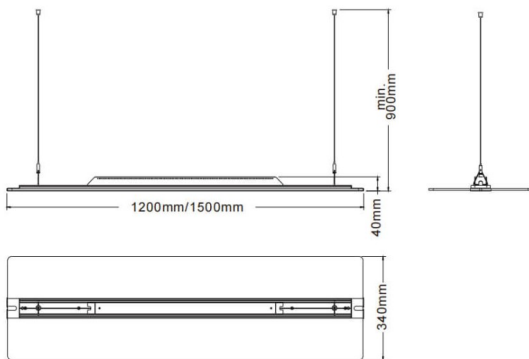

CLEAR

Lavov architectural luminaire from the family CLEAR with a power of 75W and an optics 343o degrees beam angle with UGR22. CCT 3000K. With a total lumen output of 7500lm and an efficacy of 100lm/W . Made in Edgelit LED, PMMA light guide panel, fine textured powder coated aluminium case and finished in grey color. DALI driver.

Dimensions

Product dimensions (mm) **340x40x1500**

Scheme

Item code	86.A008.2333.03
Product type	Indoor
Category	Architectural luminaires
Family	CLEAR
Pictograms	

Product	
Real power (W)	75
Real luminous flux (Lm)	7500
Luminous efficiency (Lm/W)	100
Beam angle (°)	343o
Colour	grey
U. G. R	<22
Control gear included	yes
Control gear	DALI
Power Factor	>0,95
Flicker Free	yes
Average life time (h)	L80 B20, 50,000hrs
Colour temperature (K)	3000K
Colour consistency (SDCM)	SDCM<3
CRI	80