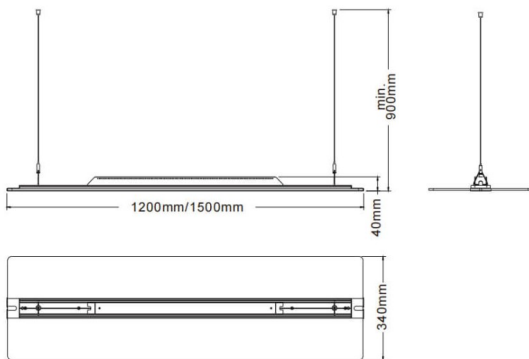

CLEAR

Lavov architectural luminaire from the family CLEAR with a power of 75W and an optics 343o degrees beam angle with UGR22. CCT 4000K. With a total lumen output of 7500lm and an efficacy of 100lm/W . Made in Edgelit LED, PMMA light guide panel, fine textured powder coated aluminium case and finished in grey color. ON-OFF driver.

Dimensions

Product dimensions (mm) **340x40x1500**

Scheme

Item code	86.A008.2431.03
Product type	Indoor
Category	Architectural luminaires
Family	CLEAR
Pictograms	

Product	
Real power (W)	75
Real luminous flux (Lm)	7500
Luminous efficiency (Lm/W)	100
Beam angle (°)	343o
Colour	grey
U. G. R	<22
Control gear included	yes
Control gear	ON-OFF
Power Factor	>0,95
Flicker Free	yes
Average life time (h)	L80 B20, 50,000hrs
Colour temperature (K)	4000K
Colour consistency (SDCM)	SDCM<3
CRI	80