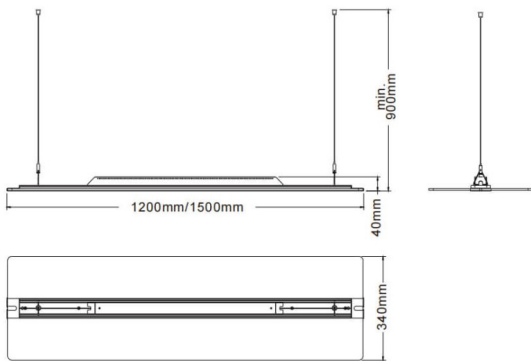

**CLEAR**

Lavov architectural luminaire from the family CLEAR with a power of 75W and an optics 343o degrees beam angle with UGR22. CCT 4000K. With a total lumen output of 7500lm and an efficacy of 100lm/W . Made in Edgelit LED, PMMA light guide panel, fine textured powder coated aluminium case and finished in grey color. ON-OFF driver.

**Dimensions**

**Product dimensions (mm)** **340x40x1500**

**Scheme**

<b>Item code</b>	<b>86.A008.2431.03</b>
<b>Product type</b>	<b>Indoor</b>
<b>Category</b>	<b>Architectural luminaires</b>
<b>Family</b>	<b>CLEAR</b>
<b>Pictograms</b>	

<b>Product</b>	
<b>Real power (W)</b>	<b>75</b>
<b>Real luminous flux (Lm)</b>	<b>7500</b>
<b>Luminous efficiency (Lm/W)</b>	<b>100</b>
<b>Beam angle (&amp;ordm;)</b>	<b>343o</b>
<b>Colour</b>	<b>grey</b>
<b>U. G. R</b>	<b>&lt;22</b>
<b>Control gear included</b>	<b>yes</b>
<b>Control gear</b>	<b>ON-OFF</b>
<b>Power Factor</b>	<b>&gt;0,95</b>
<b>Flicker Free</b>	<b>yes</b>
<b>Average life time (h)</b>	<b>L80 B20, 50,000hrs</b>
<b>Colour temperature (K)</b>	<b>4000K</b>
<b>Colour consistency (SDCM)</b>	<b>SDCM&lt;3</b>
<b>CRI</b>	<b>80</b>