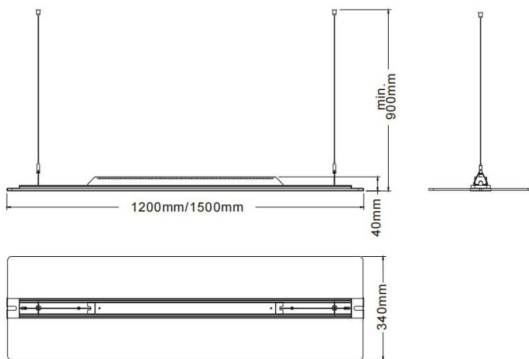

### CLEAR

Lavov architectural luminaire from the family CLEAR with a power of 75W and an optics 343o degrees beam angle with UGR22. CCT 4000K. With a total lumen output of 7500lm and an efficacy of 100lm/W . Made in Edgelit LED, PMMA light guide panel, fine textured powder coated aluminium case and finished in black color. DALI driver.

### Dimensions

Product dimensions (mm) **340x40x1500**

### Scheme

<b>Product</b>	
Real power (W)	75
Real luminous flux (Lm)	7500
Luminous efficiency (Lm/W)	100
Beam angle (°)	343o
Colour	black
U. G. R	22
Control gear included	yes
Control gear	DALI
Power Factor	>0,95
Flicker Free	yes
Light source	LED
Type of LED	SMD
Average life time (h)	L80 B20, 50,000hrs
Colour temperature (K)	4000K
Colour consistency (SDCM)	SDCM3
CRI	80