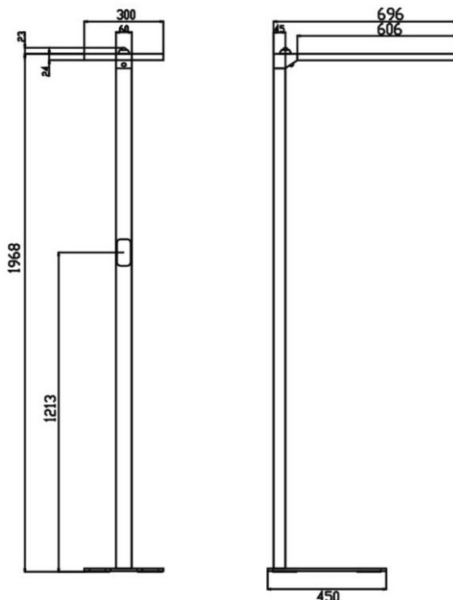

WORKSTATION FLOOR

Lavov architectural luminaire from the family WORKSTATION FLOOR with a power of 70.0 (35,0↑ / 35,0↓)W and an optics 120°↑ / 120°↓ degrees beam angle with UGR19. CCT 4000K. With a total lumen output of 4200lm↑ / 4200lm↓ lm and an efficacy of 120lm/W . Made in Aluminium housing and pole, steel foot and PC diffuser and finished in white color. Driver 1-10V. Motion sensor and daylight sensor included.

Dimensions

Product dimensions (mm) 696*300*1968mm

Scheme

Item code	86.A009.1492.01
Product type	Indoor
Category	Architectural luminaires
Family	WORKSTATION
Subfamily	WORKSTATION FLOOR
Pictograms	

Product	
Real power (W)	70.0 (35,0↑ / 35,0↓)
Real luminous flux (Lm)	4200lm↑ / 4200lm↓
Luminous efficiency (Lm/W)	120
Beam angle (°)	120°↑ / 120°↓
Colour	white
U. G. R	<19
Chip Brand	Everlight
Control gear included	yes
Control gear	1-10V. Motion sensor and daylight sensor included.
Power Factor	>0,95
Flicker Free	yes
Average life time (h)	L80 B20, 50,000hrs
Colour temperature (K)	4000K
Colour consistency (SDCM)	SDCM<3