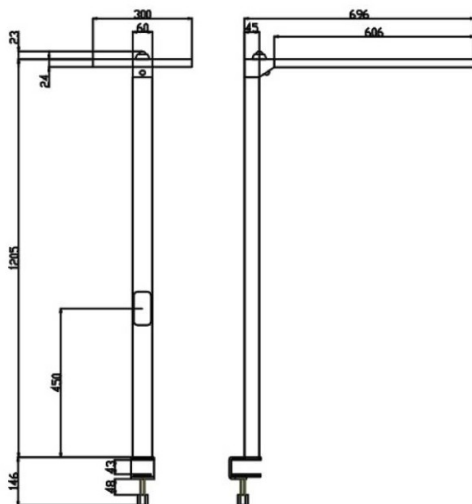

WORKSTATION TABLE

Lavov architectural luminaire from the family WORKSTATION TABLE with a power of 70.0 (35,0↑ / 35,0↓)W and an optics 120°↑ / 120°↓ degrees beam angle with UGR19. CCT 3000K. With a total lumen output of 4200lm↑ / 4200lm↓ lm and an efficacy of 120lm/W . Made in Aluminium housing and pole and PC diffuser and finished in black color. Driver 1-10V. Motion sensor and daylight sensor included.

Dimensions

Product dimensions (mm) **696*300*1351mm**

Scheme

Item code	86.A009.2392.02
Product type	Indoor
Category	Architectural luminaires
Family	WORKSTATION
Subfamily	WORKSTATION TABLE
Pictograms	

Product	
Real power (W)	70.0 (35,0↑ / 35,0↓)
Real luminous flux (Lm)	4200lm↑ / 4200lm↓
Luminous efficiency (Lm/W)	120
Beam angle (°)	120°↑ / 120°↓
Colour	black
U. G. R	<19
Chip Brand	Everlight
Control gear included	yes
Control gear	1-10V. Motion sensor and daylight sensor included.
Power Factor	>0,96
Flicker Free	yes
Average life time (h)	L80 B20, 50,000hrs
Colour temperature (K)	3000K
Colour consistency (SDCM)	SDCM<4