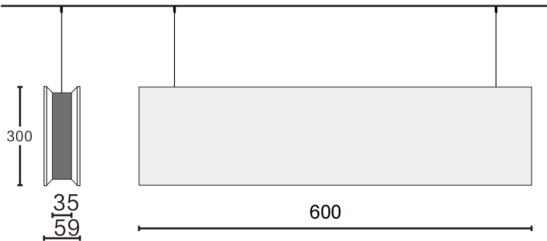

### ACOUSTIC LINE

Lavov acoustic fixture from the family ACOUSTIC LINE with a power of 27W and a beam angle of 100°↓ . Finished in White colour. With a total lumen output of 2160lm and a luminous efficacy of 80lm/W. Made in Extruded Aluminium and poliester acoustic panels grade B16. Driver ON-OFF. CCT 4000K.

Dimensions L600x W59x H300mmmm.

#### Dimensions

Product dimensions (mm) L600x W59x H300mm

#### Scheme

Item code	86.AC01.1401.01
Product type	Indoor
Category	Architectural luminaires
Family	ACOUSTIC LINE
Pictograms	

Product	
Real power (W)	27
Real luminous flux (Lm)	2160
Luminous efficiency (Lm/W)	80
Beam angle (&ordm;)	100° ↓
Life time (h)	50000h L80B10
IP	20
Colour	White
Control gear included	Yes
Control gear	ON-OFF
Light source	LED
Type of LED	SMD
Average life time (h)	50000h L80B10
Colour temperature (K)	4000
Colour consistency (SDCM)	SDCM<3
CRI	90