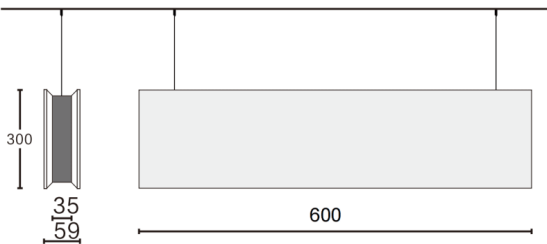

ACOUSTIC LINE

Lavov acoustic fixture from the family ACOUSTIC LINE with a power of 27W and a beam angle of 100°↓. Finished in White colour. With a total lumen output of 2160lm and a luminous efficacy of 80lm/W. Made in Extruded Aluminium and poliester acoustic panels grade B16. Driver ON-OFF. CCT 4000K.

Dimensions L600x W59x H300mmmm.

Dimensions

Product dimensions (mm) L600x W59x H300mm

Scheme

Item code	86.AC01.1401.01
Product type	Indoor
Category	Architectural luminaires
Family	ACOUSTIC LINE
Pictograms	

Product	
Real power (W)	27
Real luminous flux (Lm)	2160
Luminous efficiency (Lm/W)	80
Beam angle (°)	100° ↓
Life time (h)	50000h L80B10
IP	20
Colour	White
Control gear included	Yes
Control gear	ON-OFF
Light source	LED
Type of LED	SMD
Average life time (h)	50000h L80B10
Colour temperature (K)	4000
Colour consistency (SDCM)	SDCM3
CRI	90